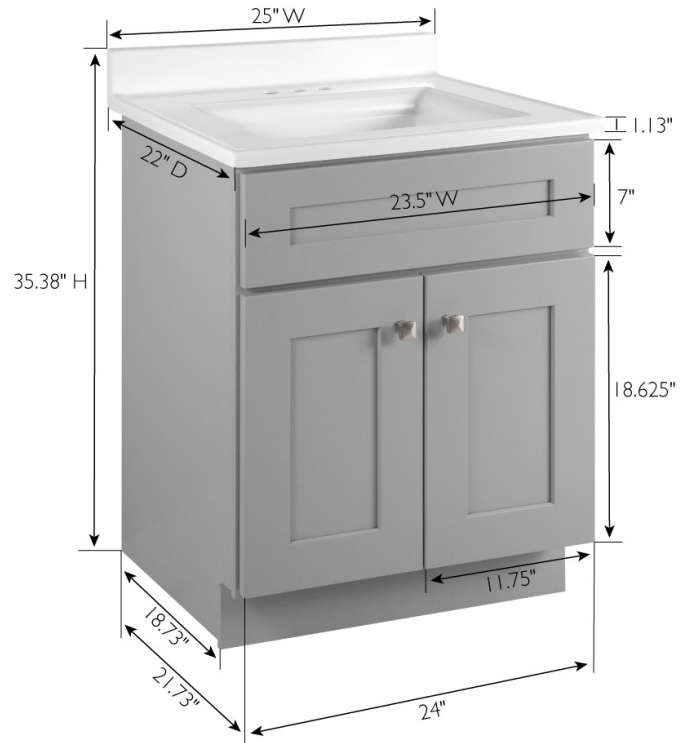

Gray

Brookings 2-Door Vanity with Cultured Marble 4 in. Centerset Solid White Top, Unassembled, 25x22

SPECIFICATIONS

MATERIAL CONSTRUCTION:	Wood/Cultured Marble	TOE KICK INSET WIDTH:	3"
ASSEMBLY REQUIRED:	Yes	BACK PANEL MATERIAL:	Plywood
ASSEMBLED DIMENSIONS:	35.38" H x 25" L x 22" D	BACK BRACE MATERIAL:	Solid Wood
ASSEMBLED WEIGHT:	81.02 lbs.	FAUCET TYPE:	Lav Centerset
TOOLS NEEDED FOR INSTALLATION:	100% Silicone, Phillips Screwdriver, Rubber Mallet, Wood Glue	NUMBER OF MOUNTING HOLES:	3
CONSTRUCTION TYPE:	Face Frame	BOWL MATERIAL:	Cultured Marble
HINGE STYLE:	Soft Close	BACK SPLASH INCLUDED:	Yes
DOOR STYLE:	2 MDF Shaker Doors	COLOR:	Solid White
DRAWER STYLE:	N/A	NUMBER OF BOWLS:	1
GLIDE STYLE:	N/A	BOWL DIMENSIONS:	18.5" W x 14" D
FAKE DWR STYLE:	N/A	BOWL SHAPE:	Rectangle
DWR #1 DIMENSIONS:	N/A	SINK THICKNESS:	0.95"
DWR CONSTRUCTION:	N/A	MOUNTING TYPE:	Integrated
SHELF STYLE:	N/A	OVERFLOW HOLE:	Yes
SHELF ADJUSTABILITY INCREMENTS:	N/A	WARRANTY:	1-Year limited warranty
SHELF MAX WEIGHT CAPACITY:	N/A	TSCA TITLE IV COMPLIANT:	Yes
SHELF DIMENSIONS:	N/A	LEGAL FOR SALE IN CALIFORNIA:	Yes
SHELF THICKNESS:	N/A	PROP 65 HARMFUL MATERIAL:	Formaldehyde
SHELF MATERIAL:	N/A		
FRAME STYLE:	N/A		
FACE FRAME MATERIAL:	Solid Wood		
SIDES MATERIAL:	Plywood		
BOTTOM MATERIAL:	Plywood		