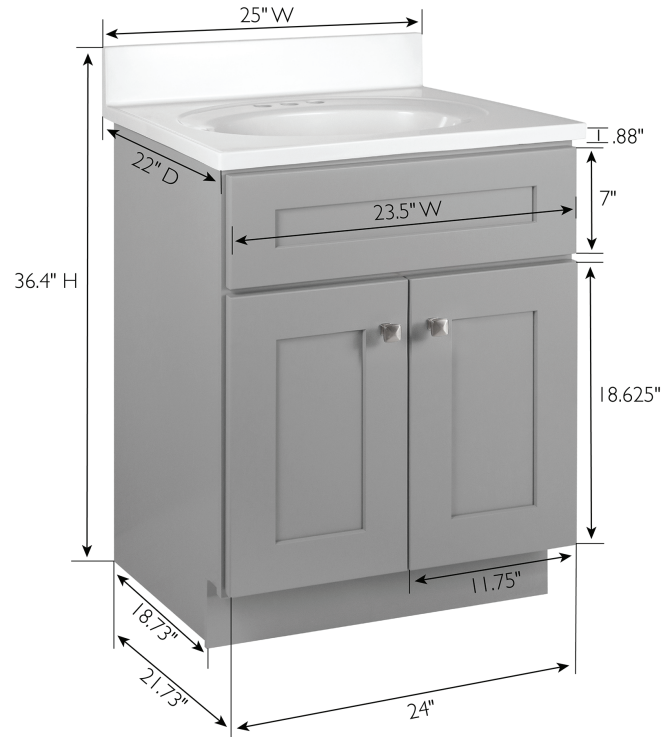

Gray

Brookings 2-Door Vanity with Cultured Marble 4 in. Centerset Solid White Top, Unassembled, 25x22

SPECIFICATIONS

MATERIAL CONSTRUCTION:	Wood/Cultured Marble	TOE KICK INSET WIDTH:	3"
ASSEMBLY REQUIRED:	Yes	BACK PANEL MATERIAL:	Plywood
ASSEMBLED DIMENSIONS:	36.4" H x 25" L x 22" D	BACK BRACE MATERIAL:	Solid Wood
ASSEMBLED WEIGHT:	79.78 lbs.	FAUCET TYPE:	Lav Centerset
TOOLS NEEDED FOR INSTALLATION:	100% Silicone, Phillips Screwdriver, Rubber Mallet, Wood Glue	NUMBER OF MOUNTING HOLES:	3
CONSTRUCTION TYPE:	Face Frame	BOWL MATERIAL:	Cultured Marble
HINGE STYLE:	Soft Close	BACK SPLASH INCLUDED:	Yes
DOOR STYLE:	2 MDF Shaker Doors	COLOR:	Solid White
DRAWER STYLE:	N/A	NUMBER OF BOWLS:	1
GLIDE STYLE:	N/A	BOWL DIMENSIONS:	11.61" W x 16.97" D
FAKE DWR STYLE:	N/A	BOWL SHAPE:	Oval
DWR #1 DIMENSIONS:	N/A	SINK THICKNESS:	0.98"
DWR CONSTRUCTION:	N/A	MOUNTING TYPE:	Integrated
SHELF STYLE:	N/A	OVERFLOW HOLE:	Yes
SHELF ADJUSTABILITY INCREMENTS:	N/A	WARRANTY:	1-Year limited warranty
SHELF MAX WEIGHT CAPACITY:	N/A	TSCA TITLE IV COMPLIANT:	Yes
SHELF DIMENSIONS:	N/A	LEGAL FOR SALE IN CALIFORNIA:	Yes
SHELF THICKNESS:	N/A	PROP 65 HARMFUL MATERIAL:	Formaldehyde
SHELF MATERIAL:	N/A		
FRAME STYLE:	N/A		
FACE FRAME MATERIAL:	Solid Wood		
SIDES MATERIAL:	Plywood		
BOTTOM MATERIAL:	Plywood		