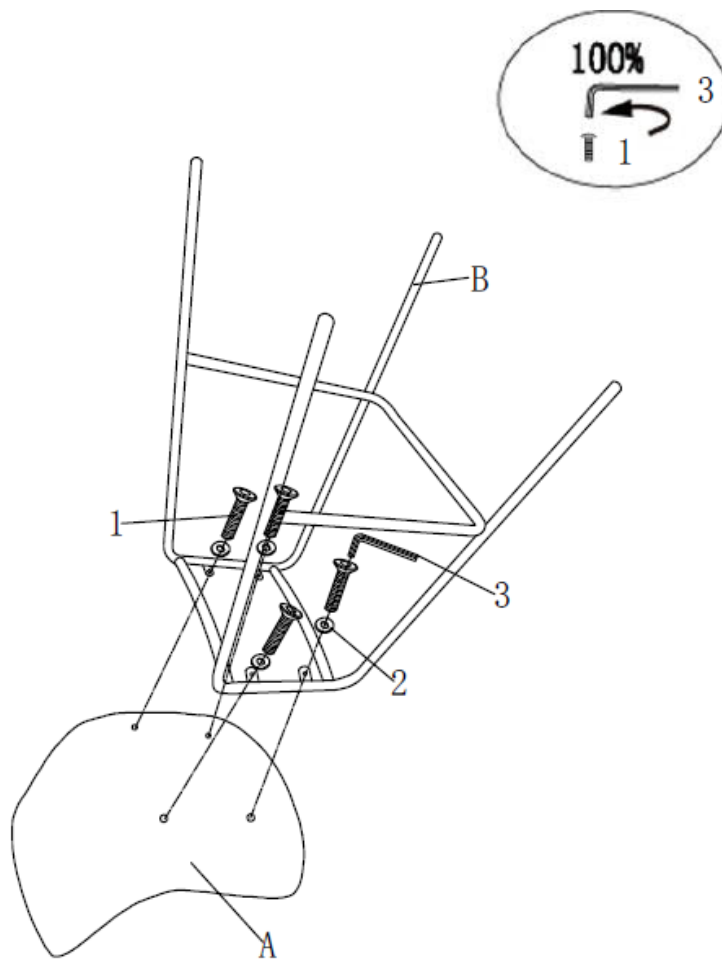

ALLEN KEY SCREW
M6 x 16 mm
QTY 4

2

WASHER
M6 x 16 x 1 mm
QTY 4

3

ALLEN KEY
QTY 1

Step 1

1. Place Seat (A) upside down on a flat, smooth surface.
2. Attach Base (B) to the bottom of the Seat (A) using Allen Key Screws (1) and Washers (2).
3. Use Allen Key (3) to tighten. Do not over-tighten.

Step 2

1. Place Stool on a flat, level surface to ensure it is level.
2. If it is uneven, adjust the Base (B) by pressing the uneven leg slightly toward the inside of the stool to make it level.