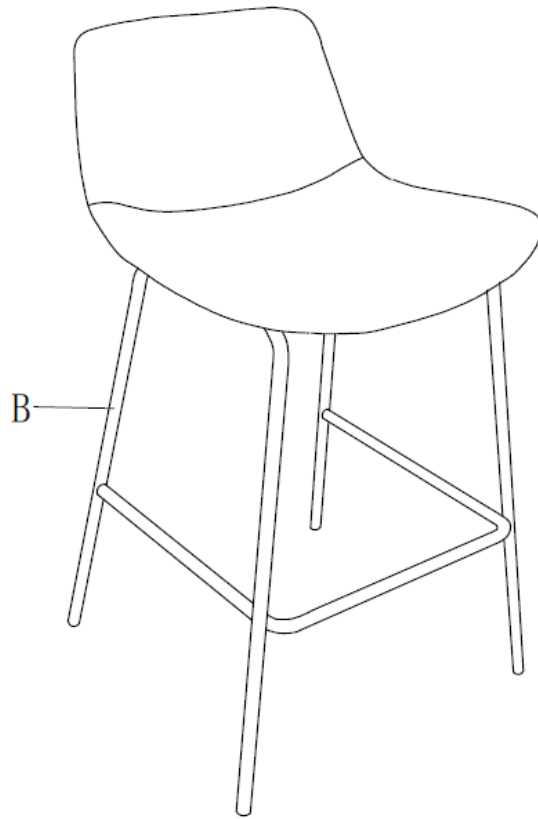

ALLEN KEY SCREW
M6 x 16 mm
QTY 4

2

WASHER
M6 x 16 x 1 mm
QTY 4

3

ALLEN KEY
QTY 1

Step 1

1. Place Seat (A) upside down on a flat, smooth surface.
2. Attach Base (B) to the bottom of the Seat (A) using Allen Key Screws (1) and Washers (2).
3. Use Allen Key (3) to tighten. Do not over-tighten.

Step 2

1. Place Stool on a flat, level surface to ensure it is level.
2. If it is uneven, adjust the Base (B) by pressing the uneven leg slightly toward the inside of the stool to make it level.