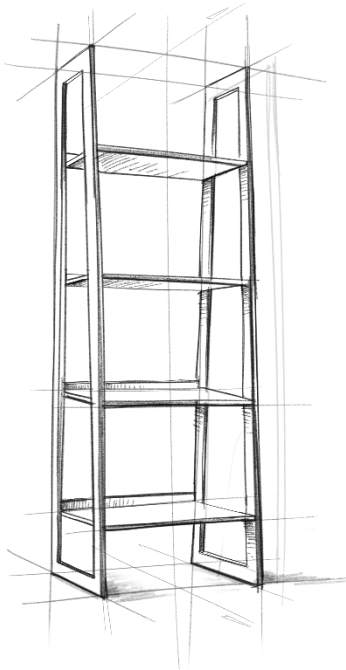

Share photos and get your cash back!

Send us images or share them on social and qualify for instant rewards. You may even receive store credit on your entire purchase!