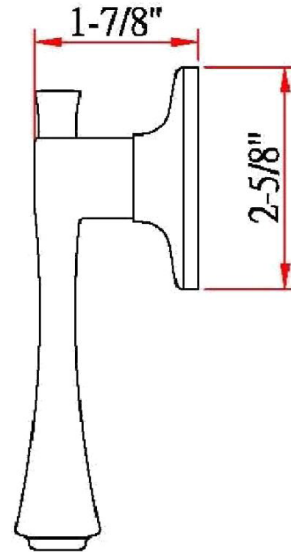

Ironwood Dummy Door Handle Brushed Bronze

SPECIFICATIONS

MATERIAL CONSTRUCTION:	Brass	KEYWAY:	N/A
LOCK FUNCTION:	Dummy	REMOVABLE CORE:	No
DEADBOLT FUNCTION:	N/A	LATCH FACEPLATE I:	N/A
EXTERIOR MAX PROJECTION:	1.94"	LATCH BACKSET:	N/A
INTERIOR MAX PROJECTION:	1.94"	LATCH TYPE:	N/A
KOB VS. LEVER:	Lever	LATCHBOLT THROW DISTANCE:	N/A
KNOB DIMENSIONS:	N/A	# PINS IN CYLINDER:	N/A
LEVER LENGTH:	3.88"	ANTI-BUMP PIN INSTALLED:	N/A
ROSE DIMENSIONS:	2.63" H x 2.63" W x 2.63" D	# KEYS INCLUDED:	N/A
ROSETTE / ESCUTCHEON SHAPE:	Round	SPINDLE TYPE:	Other
CROSS BORE:	2.13"	MOUNTING HARDWARE INCLUDED:	Yes
EDGE BORE:	1"	TOOLS NEEDED FOR INSTALLATION:	Phillips Screwdriver
HANDING:	Reversible	ASSEMBLED WEIGHT:	0.63 lbs.
REKEYABLE?:	No		