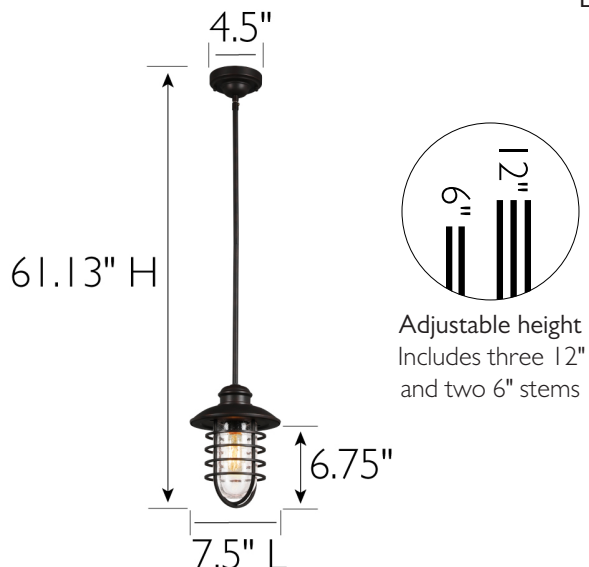

Stevenson I-Light Indoor Mini Pendant Light

Bronze

SPECIFICATIONS

MOUNTING:	Mini Pendant	LED BRIGHTNESS (LUMENS):	N/A
SLOPED CEILING ADAPTABLE:	No	LED COLOR CORRELATED TEMPERATURE (CCT):	N/A
LAMP TYPE 1:	Maximum 60W Medium Base Bulb	LED COLOR RENDERING INDEX (CRI):	N/A
BULB INCLUDED:	No	LED EFFICACY:	N/A
WATTS PER BULB:	60W	LED AVERAGE RATED LIFE:	N/A
TOTAL WATTAGE:	60W	ENERGY EFFICIENT:	No
DIMMABLE:	Yes	LIGHTING AMPS:	0.5
MATERIAL CONSTRUCTION:	Steel/Glass	VOLTAGE:	120V
ASSEMBLED DIMENSIONS:	61.13" H x 7.5" L x 7.5" D		
WEIGHT:	2.31 lbs.		
BACKPLATE DIMENSIONS:	N/A		
CANOPY/PLATE DIMENSIONS:	1.75" H x 4.5" W x 4.5" D		
GLASS/SHADE DIMENSIONS:	6.75" H x 3.5" W x 3.5" D		
GLASS/SHADE MATERIAL:	Glass		
GLASS/SHADE TYPE:	Seedy		
GLASS/SHADE COLOR:	Clear		