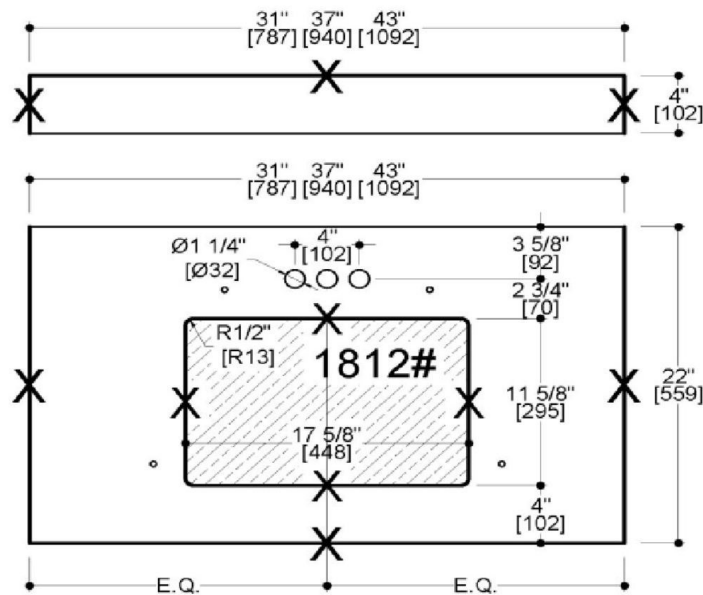

Single Bowl Granite Vanity Top 37"
Golden Sand

SPECIFICATIONS

MATERIAL:	Granite
TOOLS NEEDED FOR INSTALLATION:	100% silicone
ASSEMBLED DIMENSIONS:	7.5" H x 37" L x 22" D
ASSEMBLED WEIGHT:	71 lbs.
FAUCET TYPE:	Lav Centerset
NUMBER OF MOUNTING HOLES:	3
BOWL MATERIAL:	Ceramic
BACK SPLASH INCLUDED:	Yes
COLOR:	Golden Sand
NUMBER OF BOWLS:	1
BOWL DIMENSIONS:	7.4" H x 11.63" W x 17.63" D
BOWL SHAPE:	Rectangle
SINK THICKNESS:	0.75"
MOUNTING TYPE:	Undermount
OVERFLOW HOLE:	Yes