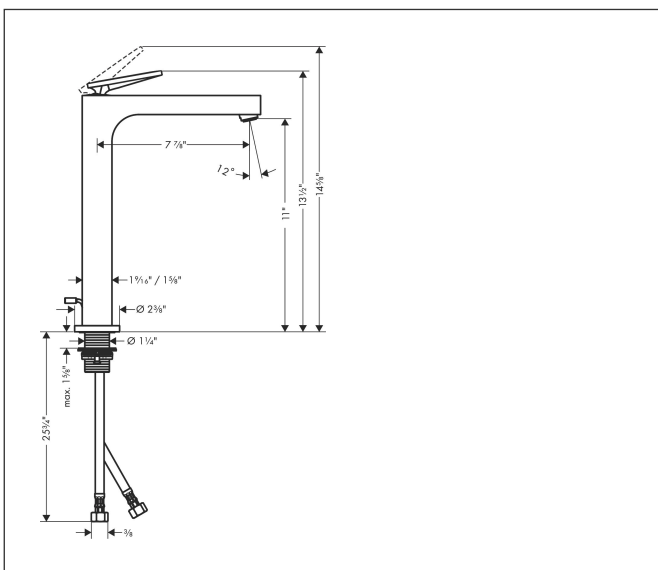

Brand AXOR
 Art. Name **AXOR Citterio** Single-Hole Faucet 280- Rhombic Cut, 1.2 GPM
 Art. Nr. 39151341
 Surface brushed black chrome
 Pos. 1

Product Picture

Drawing

Features

- Spray modes: Aerated spray
- Flow: 1.2 GPM (4.5 L/Min)
- Ceramic cartridge
- Does not include: Pop-up assembly