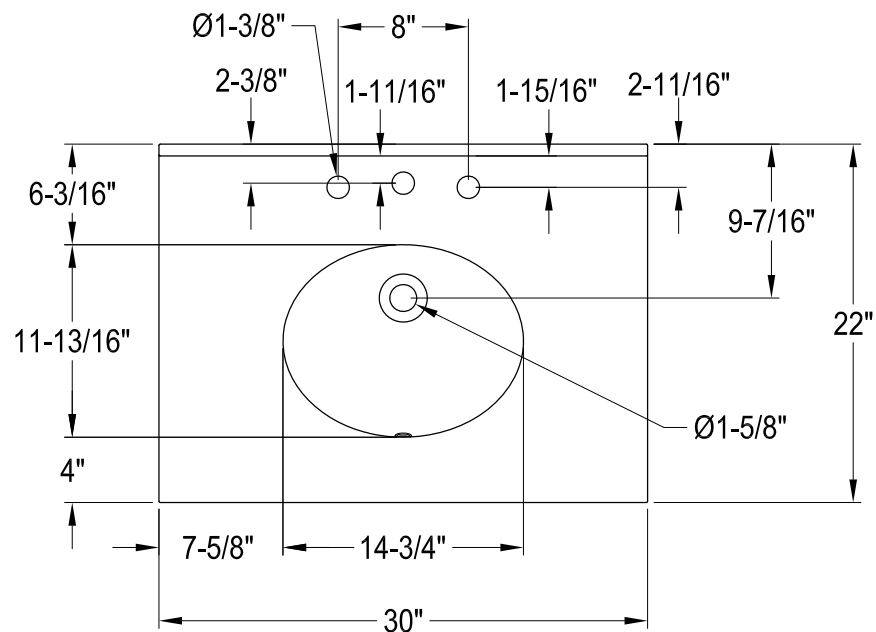

# KVPB30MBB0,1,6,7,8

30" Console Sink with Brass Legs & Shelf

## VXHSB21180,1,5,6,7,8