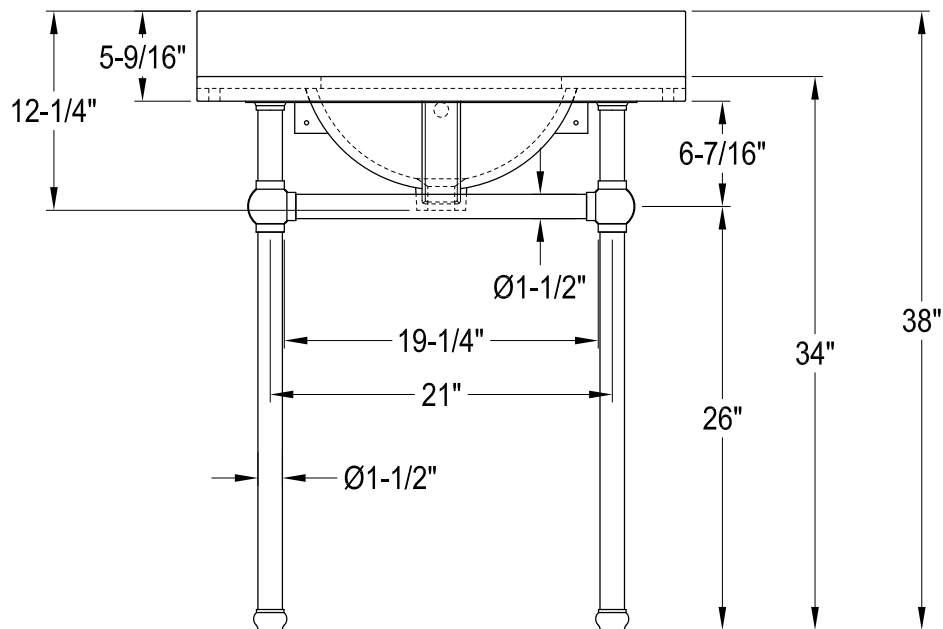

# KVPB30MBB0,1,6,7,8

30" Console Sink with Brass Legs & Shelf

## VXHSB21180,1,5,6,7,8