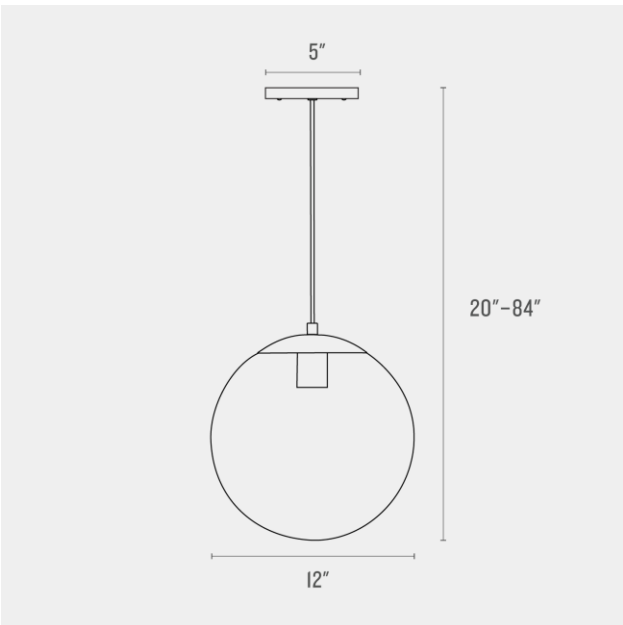

Voltage: 120/220V

Location Rating: Damp

Dimensions:

Diameter: 12"

Canopy Width: 5"

Materials: Brass / Glass / Steel (white fixtures)

One year guarantee

Finish Options