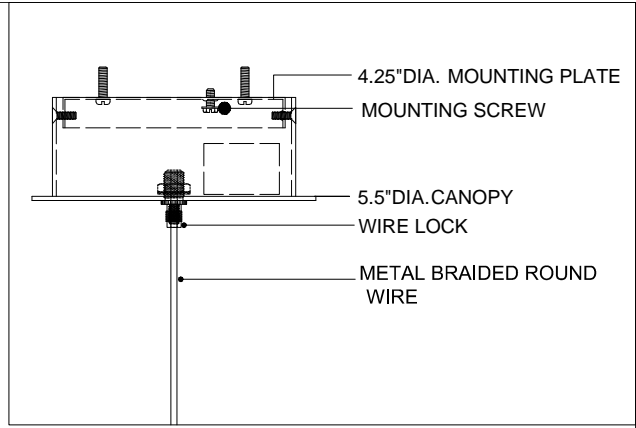

5.5"DIA. CANOPY
 4.25"DIA*0.5"H. MOUNTING PLATE COVER
 6"DIA*4"H. SHADE

TOP VIEW

4.25"DIA. MOUNTING PLATE
 MOUNTING SCREW
 5.5"DIA. CANOPY
 WIRE LOCK
 METAL BRAIDED ROUND WIRE

CANOPY DETAIL

FRONT VIEW