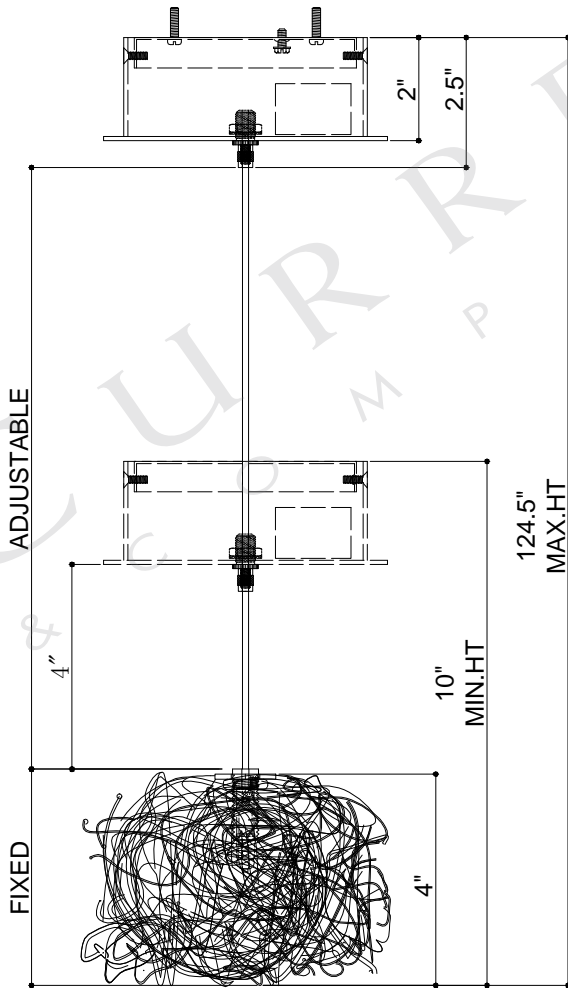

5.5"DIA. CANOPY
 4.25"DIA*0.5"H. MOUNTING PLATE COVER
 6"DIA*4"H. SHADE

TOP VIEW

4.25"DIA. MOUNTING PLATE
 MOUNTING SCREW
 5.5"DIA. CANOPY
 WIRE LOCK
 METAL BRAIDED ROUND WIRE

CANOPY DETAIL

FRONT VIEW