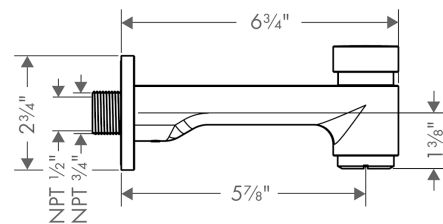

Metris S

Tub Spout with Diverter

Finishes : **brushed nickel** Part no. : **14414821**

Description

Features

- Solid brass
- Includes: 1/2" female and 3/4" male adaptor

Item details

List Price \$ 300.00

Compliance

Product image

Scale drawing

Metris S

Tub Spout with Diverter

Finishes : **brushed nickel**

Part no. : **14414821**

Exploded drawing

Year of production: **>06/07**

Metris S

Tub Spout with Diverter

Finishes : **brushed nickel** Part no. : **14414821**

Spare parts list

Year of production: >06/07

Pos.	Description	Part no.	Price	PU
1	connecting thread	96472001	-	1
2	O-ring 16x2,5	98134000	-	1
3	hollow set screw M6x8	97810000	-	1