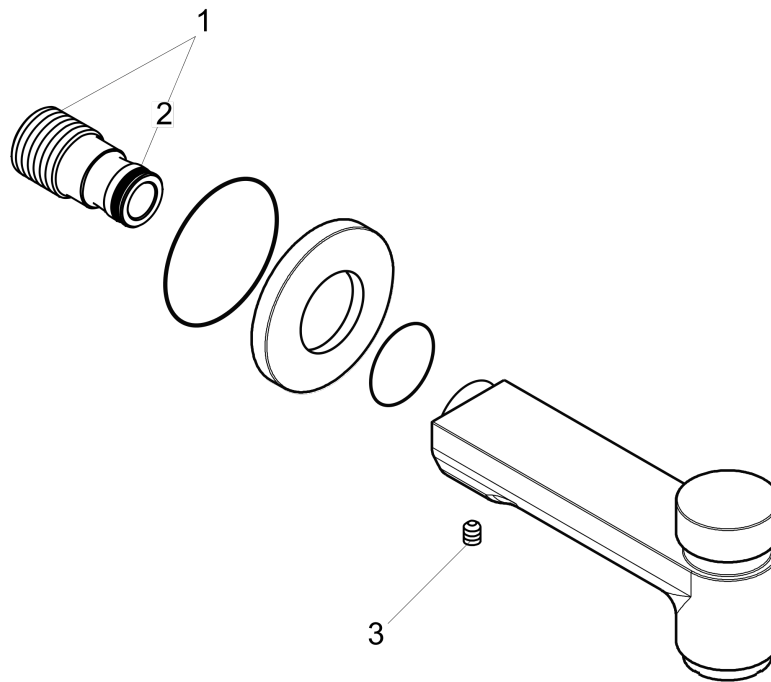

Metris S

Tub Spout with Diverter

Finishes : **brushed nickel** Part no. : **14414821**

Description

Features

- Solid brass
- Includes: 1/2" female and 3/4" male adaptor

Item details

List Price \$ 300.00

Compliance

Product image

Scale drawing

Metris S

Tub Spout with Diverter

Finishes : **brushed nickel**

Part no. : **14414821**

Exploded drawing

Year of production: **>06/07**

Metris S

Tub Spout with Diverter

Finishes : **brushed nickel** Part no. : **14414821**

Spare parts list

Year of production: >06/07

Pos.	Description	Part no.	Price	PU
1	connecting thread	96472001	-	1
2	O-ring 16x2,5	98134000	-	1
3	hollow set screw M6x8	97810000	-	1