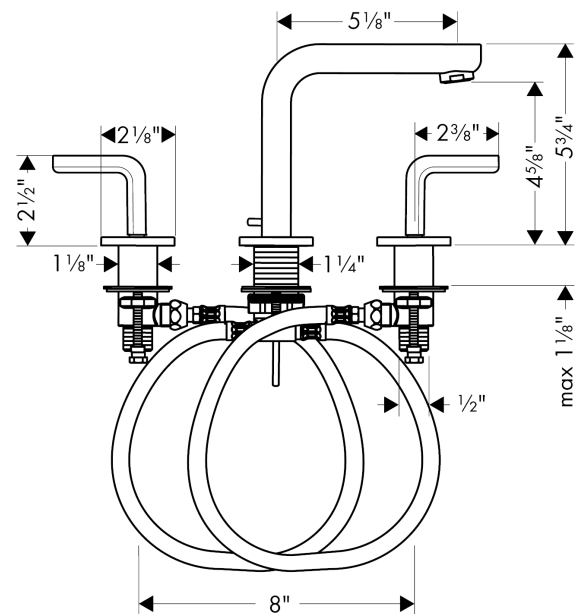

Metris S

Widespread Faucet 100 with Lever Handles and Pop-Up Drain, 1.2 GPM

Finishes : **chrome** Part no. : **31067001**

Description

Features

- Aerated spray
- Flow: 1.2 GPM (4.5 L/Min)
- 90° ceramic valves
- Includes pop-up drain

Item details

List Price \$ 652.00

Technology

Compliance

Product image

Scale drawing

Metris S

Widespread Faucet 100 with Lever Handles and Pop-Up Drain, 1.2 GPM

Finishes : **chrome** Part no. : **31067001**

Exploded drawing

Year of production: >07/16

Metris S**Widespread Faucet 100 with Lever Handles and Pop-Up Drain, 1.2 GPM**Finishes : **chrome** Part no. : **31067001****Spare parts list**

Year of production: >07/16

Pos.	Description	Part no.	Price	PU
1	spout cpl.	97504000	-	1
2	aerator M24x1 (4,5 l/min)	92877000	-	1
3	escutcheon for spout	97505000	-	1
4	pull rod	96657000	-	1
5	fixing set (Ø 32)	13961000	-	1
6	handle for cold water	98827000	-	1
7	stop valve cpl.	97357001	-	1
8	nut	92854000	-	1
9	O-Ring 32x2,5	96364000	-	1
10	O-ring 40x3	92634000	-	1
11	shut off unit left closing	94008000	-	1
12	shut off unit right closing	94009000	-	1
a	aerator M24x1 (3,5 l/min)	92508000	-	1