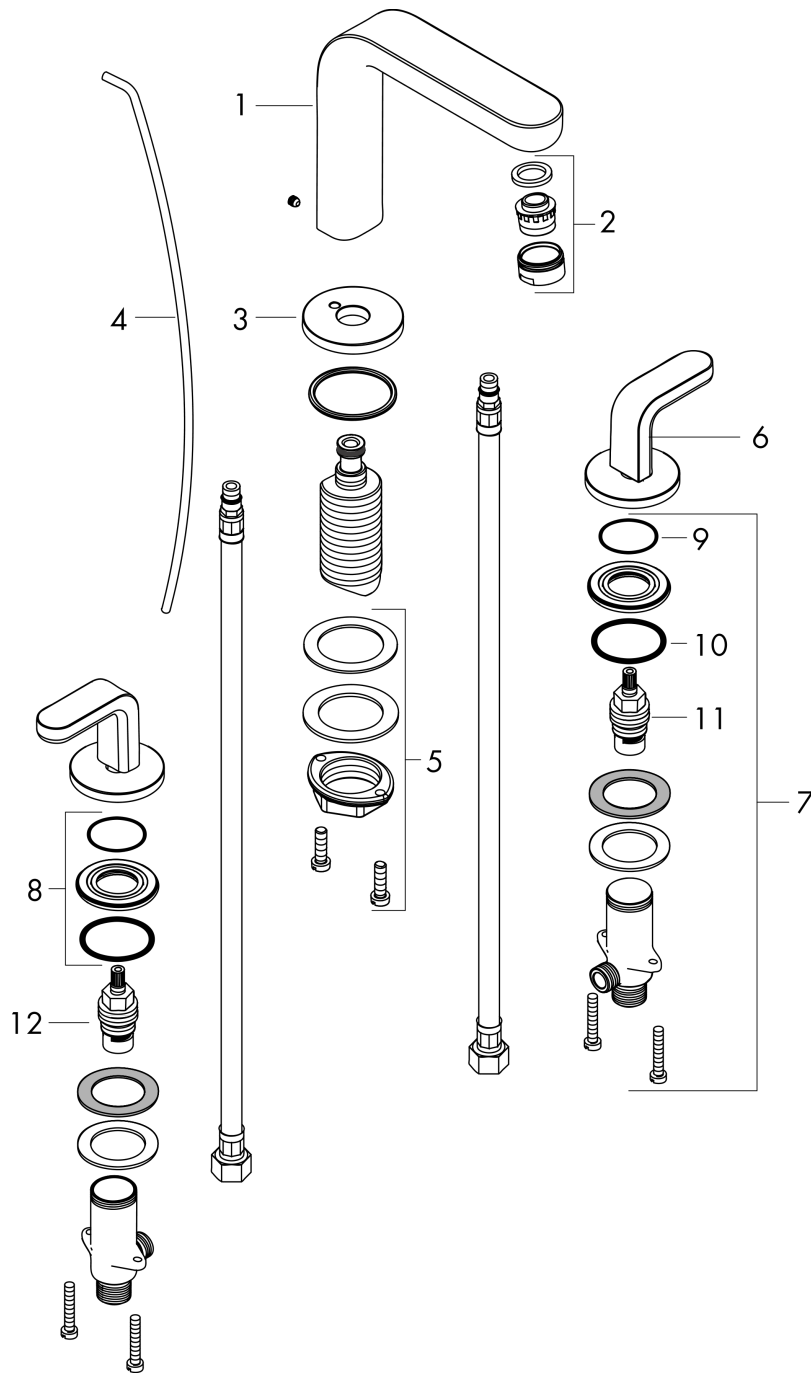

Metris S

Widespread Faucet 100 with Lever Handles and Pop-Up Drain, 1.2 GPM

Finishes : **chrome** Part no. : **31067001**

Description

Features

- Aerated spray
- Flow: 1.2 GPM (4.5 L/Min)
- 90° ceramic valves
- Includes pop-up drain

Item details

List Price \$ 652.00

Technology

Compliance

Product image

Scale drawing

Metris S

Widespread Faucet 100 with Lever Handles and Pop-Up Drain, 1.2 GPM

Finishes : **chrome** Part no. : **31067001**

Exploded drawing

Year of production: >07/16

Metris S**Widespread Faucet 100 with Lever Handles and Pop-Up Drain, 1.2 GPM**Finishes : **chrome** Part no. : **31067001****Spare parts list**

Year of production: >07/16

Pos.	Description	Part no.	Price	PU
1	spout cpl.	97504000	-	1
2	aerator M24x1 (4,5 l/min)	92877000	-	1
3	escutcheon for spout	97505000	-	1
4	pull rod	96657000	-	1
5	fixing set (Ø 32)	13961000	-	1
6	handle for cold water	98827000	-	1
7	stop valve cpl.	97357001	-	1
8	nut	92854000	-	1
9	O-Ring 32x2,5	96364000	-	1
10	O-ring 40x3	92634000	-	1
11	shut off unit left closing	94008000	-	1
12	shut off unit right closing	94009000	-	1
a	aerator M24x1 (3,5 l/min)	92508000	-	1