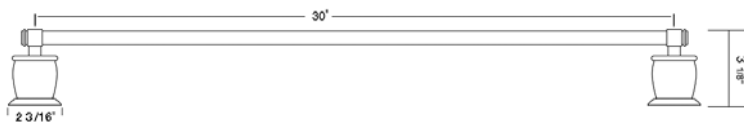

Wall Mount Single Towel Bars

Michael Berman Bath Collection

MB1/18 (18" Towel Bar)

MB1/24 (24" Towel Bar)

MB1/30 (30" Towel Bar)

FEATURES

- Mounting hardware included
- Made of brass
- Length can be cut down

COLORS/FINISHES

- Polished Chrome
- Polished Nickel
- Satin Nickel
- Tuscan Brass

WARRANTY

- Limited Lifetime*
- No Warranty on Tuscan Brass Finish (TCB)

MB1/18

MB1/24

MB1/30