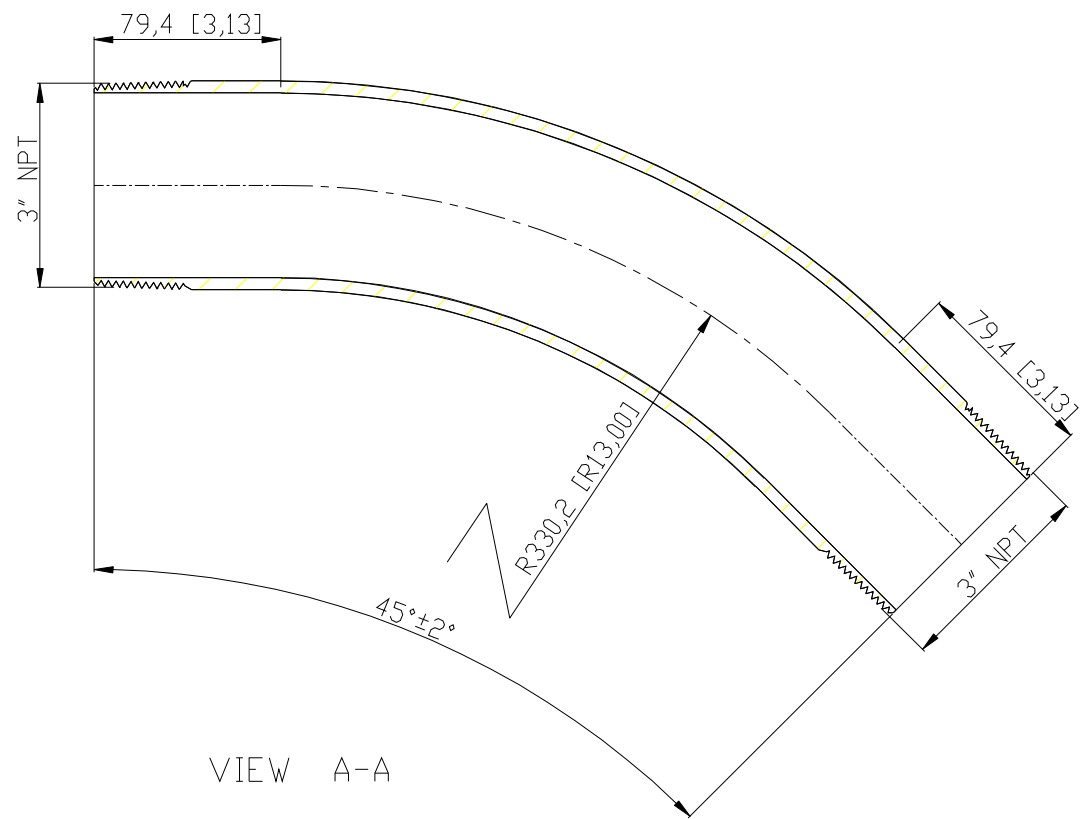

SIDES	BOTTOM
Material: Steel-(C1008-C1018) Galvanized	

This data sheet is for reference only .GARVIN INDUSTRIES reserves the right to make changes to the design without prior notice.

DESCRIPTION
TRADE REFERENCE TERMS

STANDARD PACKING

5 PCS

GARVIN INDUSTRIES

TITLE

THREADED RIGID ELBOWS

SIZE

A4

DWG NO.