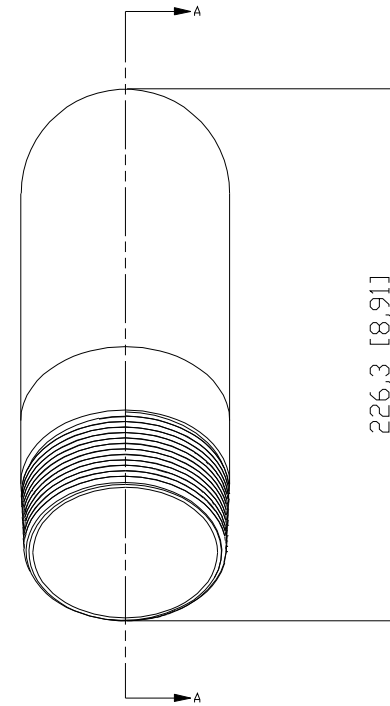

SIDES	BOTTOM
Material: Steel-(C1008-C1018) Galvanized	

This data sheet is for reference only .GARVIN INDUSTRIES reserves the right to make changes to the design without prior notice.

DESCRIPTION
TRADE REFERENCE TERMS

STANDARD PACKING

5 PCS

GARVIN INDUSTRIES

TITLE

THREADED RIGID ELBOWS

SIZE

A4

DWG NO.