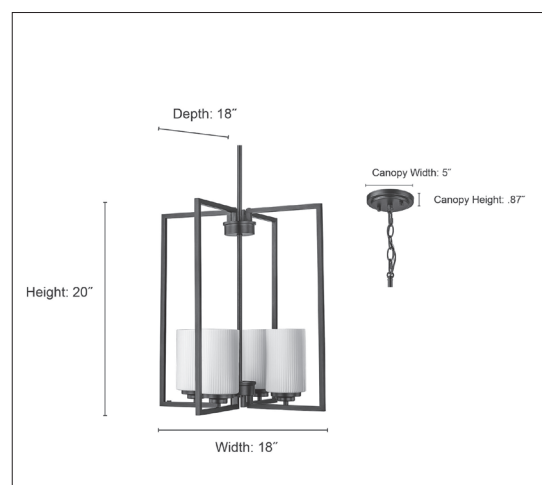

95004 BN

Millennium Lighting
105 Declaration Drive
McDonough, GA 30253
www.millenniumlighting.com