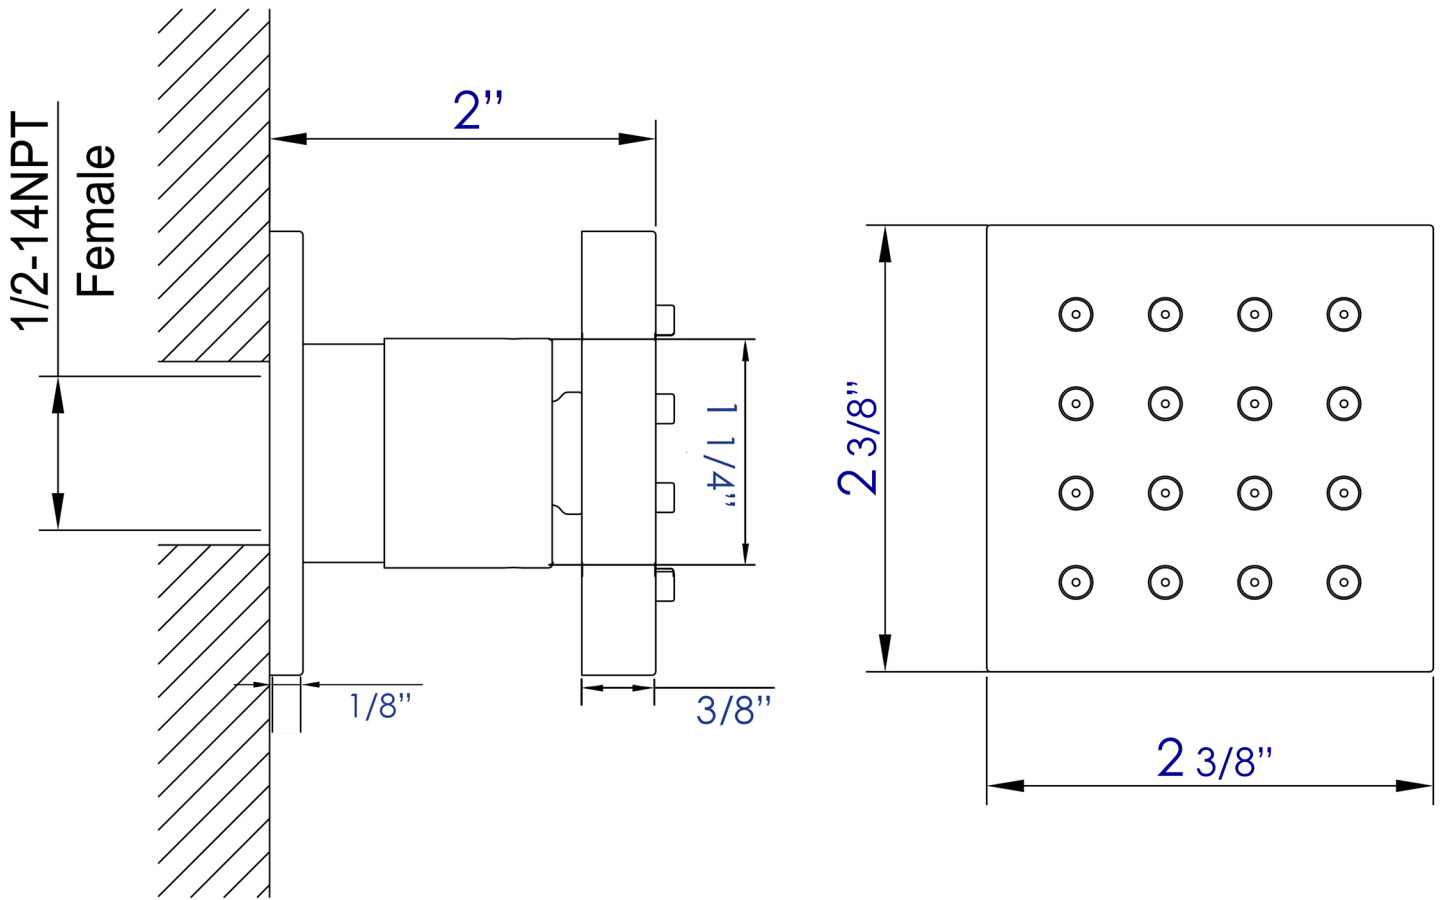

AB4501

Modern Square Adjustable Shower Body Spray

Note: All product dimensions are approximate and should be verified on site prior to installation.
Visit www.ALFIbrand.com for more information.