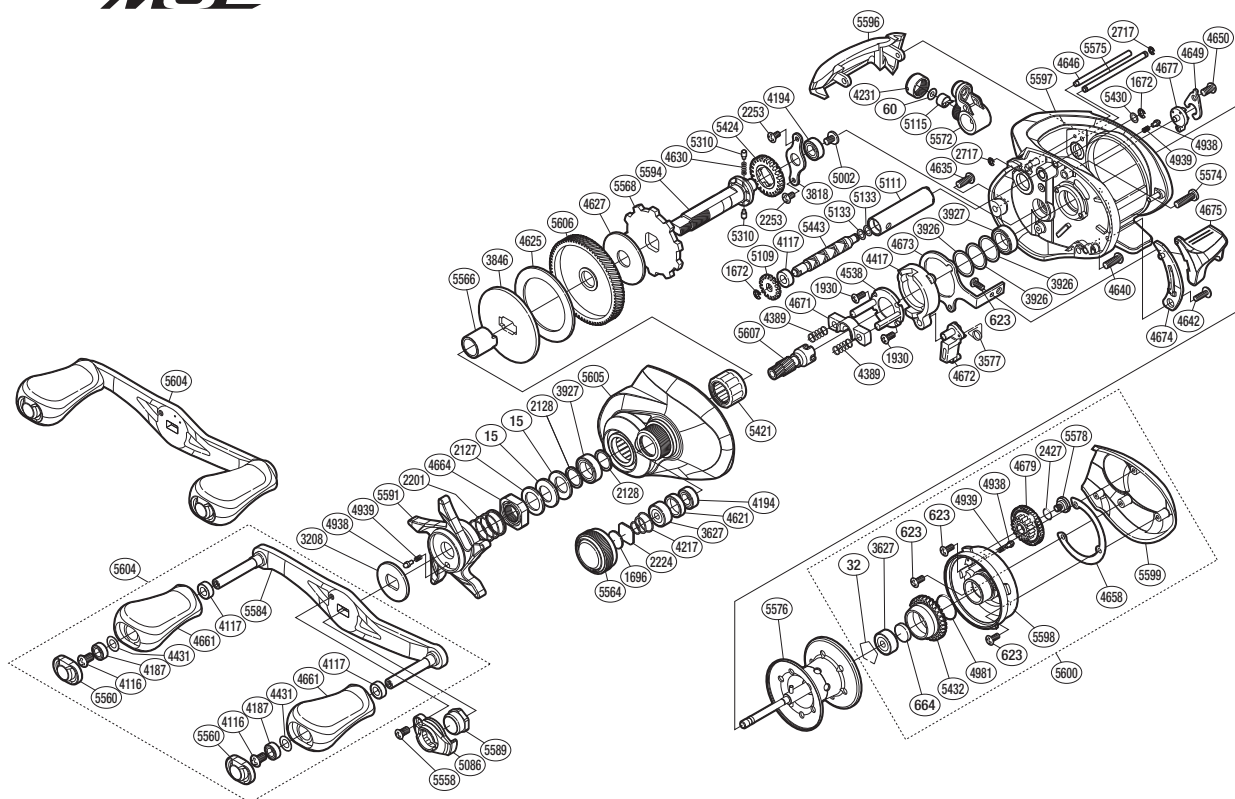

SHIMANO

CHRONARCH
MGL

SA-RB

CH MGL-151XG

Please note that the number of adjusting washers may not be the same as shown in the exploded views. (Adjustment will vary with each individual product.)

(51RH29D151X)

Part No.	Description	Part No.	Description	Part No.	Description
BNT0015	Drag Spring Washer	BNT4538	Clutch Cam Retainer	BNT5421	Roller Clutch Bearing
BNT0032	Bearing Retainer	BNT4621	Bearing Spacer	BNT5424	Idle Gear
BNT0060	Spacer	BNT4625	Drag Washer	BNT5430	Washer
BNT0623	Screw	BNT4627	Drag Washer	BNT5432	Brake Pipe Gear
BNT0664	Spacer B	BNT4630	Idle Gear Spring	BNT5443	Worm Shaft
BNT1672	E Lock	BNT4635	Screw	BNT5558	Screw
BNT1696	Cast Control Spacer	BNT4640	Screw	BNT5560	Handle Knob Seal
BNT1930	Screw	BNT4642	Screw	BNT5564	Cast Control Cap
BNT2127	Star Drag Spacer	BNT4646	Stabilizer Bar	BNT5566	Roller Clutch Inner Tube
BNT2128	Bearing Washer	BNT4649	Cam Lever Retainer	BNT5568	Anti-Reverse Ratchet
BNT2201	Star Drag Spring	BNT4650	Screw	BNT5572	Line Guide
BNT2224	Spool Tension Spacer	BNT4658	Washer	BNT5574	Screw
BNT2253	Screw	BNT4661	Handle Knob	BNT5575	Line Guard
BNT2427	O Ring	BNT4664	Star Drag Nut	BNT5576	Spool Assembly
BNT2717	E Lock	BNT4671	Yoke	BNT5578	Screw
BNT3208	Star Drag Click Plate	BNT4672	Clutch Pawl	BNT5584	Handle Shank Assembly
BNT3577	Clutch Pawl Spring	BNT4673	Clutch Plate	BNT5589	Handle Nut
BNT3627	Ball Bearing	BNT4674	Clutch Bar Guide	BNT5591	Star Drag
BNT3818	Drive Shaft Retainer	BNT4675	Quick-Fire II Clutch Bar	BNT5594	Drive Shaft
BNT3846	Key Washer	BNT4677	Side Plate Cam Lever	BNT5596	Level Wind Protector
BNT3926	Washer	BNT4679	Br Dial	BNT5597	Frame
BNT3927	Ball Bearing	BNT4938	Click Pin	BNT5598	Brake Case
BNT4116	Screw	BNT4939	Click Spring	BNT5599	Right Side Plate
BNT4117	Bushing	BNT4981	O Ring	BNT5600	Right Side Plate Assembly
BNT4187	Ball Bearing	BNT5002	Screw	BNT5604	Handle Assembly
BNT4194	Ball Bearing	BNT5086	Handle Retainer	BNT5605	Left Side Plate
BNT4217	Spool Tension Spring	BNT5109	Idle Gear	BNT5606	Drive Gear
BNT4231	Pawl Cap	BNT5111	Level Wind Guard	BNT5607	Pinion Gear
BNT4389	Yoke Spring	BNT5115	Line Guide Pawl		
BNT4417	Clutch Cam	BNT5133	Washer		
BNT4431	Washer	BNT5310	Idle Gear Pin		
				BNT4692	B-100 Oil (accessory)