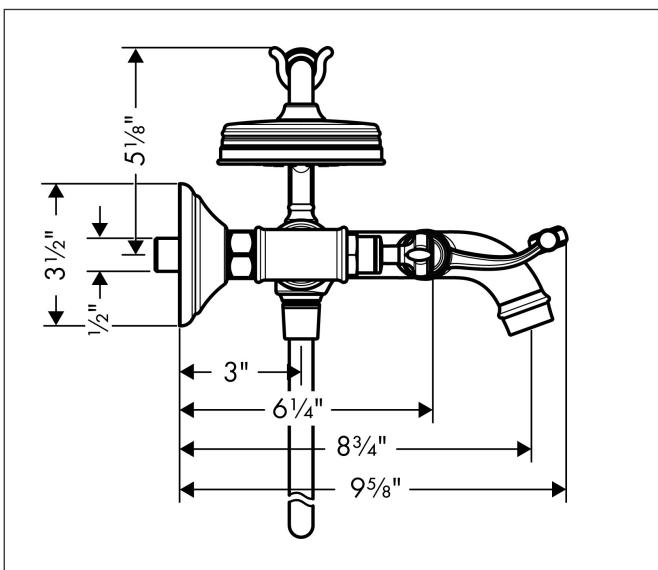

Brand	AXOR
Art. Name	AXOR Montreux 2-Handle Wall-Mounted Tub Filler with Lever Handles and 1.8 GPM Handshower
Art. Nr.	16556341
Surface	brushed black chrome
Pos.	1

Product Picture

Features

- Flow: 5.28 GPM (20 L/Min)
- Flow rate of hand shower at 3 bar: 1.8 GPM (6.8 L/Min)
- 90° ceramic valves
- Integrated double backflow prevention

Drawing

Technology