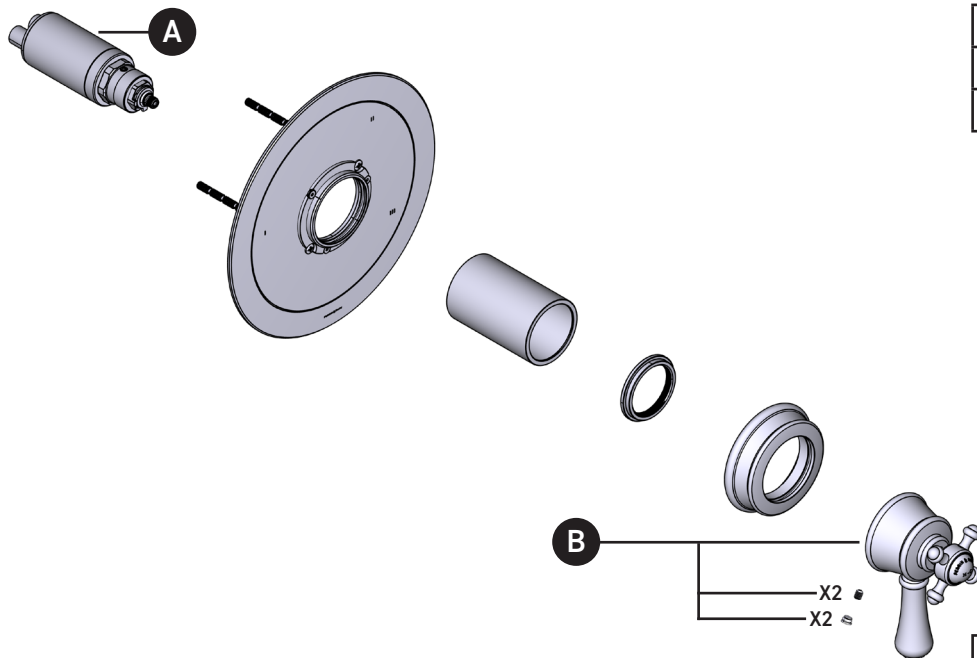

# ILLUSTRATED PARTS

**ORDER BY PART NUMBER**

## U.TGA45W1

Georgian Era™ 1/2" Therm & Pressure Balance Trim with 5 Functions (Shared)

ID	Kit Number	Finish
A	S0-955	N/A
*B	9.01723	See Below

**\*Finish Determined by Suffix**

Finish	Description
APC	Polished Chrome
EB	English Bronze
EG	English Gold
PN	Polished Nickel
STN	Satin Nickel
ULB	Unlacquered Brass