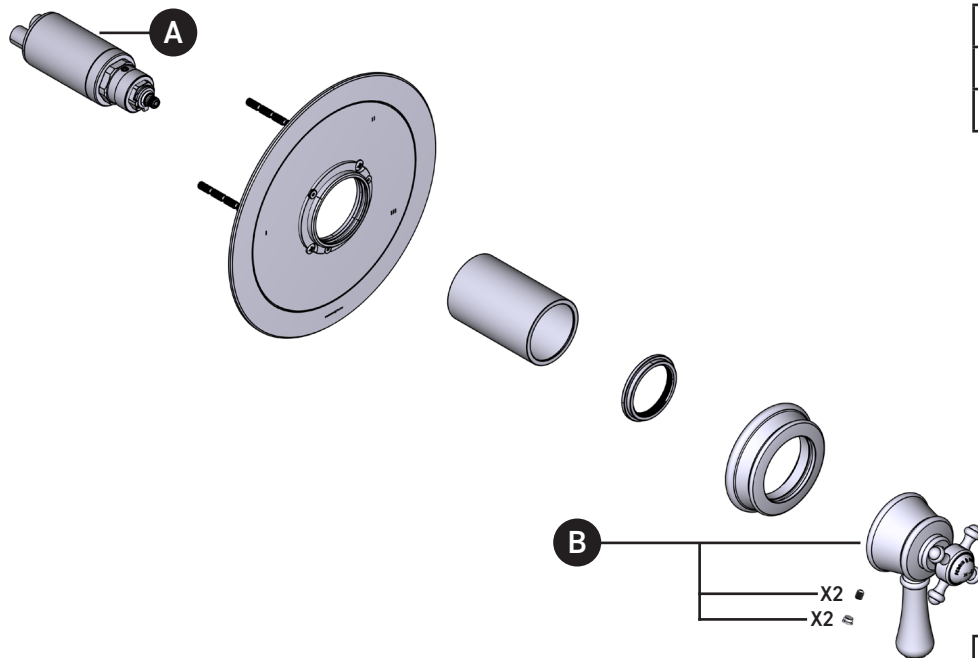

ILLUSTRATIONS DES PIÈCES

VEUILLEZ EFFECTUER VOTRE COMMANDE
PAR NO DE RÉFÉRENCE

U.TGA45W1

Garniture de soupape thermostatique à
équilibre de pression de ½ po, à
5 fonctions (partagées) Georgian Era^{MC}

ID	Référence du kit	Finition
A	S0-955	N/A
*B	9.01723	Voir ci-dessous

*Finition déterminée par le Suffixe

Finition	Description
APC	Laiton poli
EB	Bronze anglais
EG	Or anglais
PN	Nickel poli
STN	Nickel satiné
ULB	Laiton non laqué

For warranty or additional information, contact:

US Customers

U.S.A.
houseofrohl.com/support
1-800-777-9762

Canadian Customers

QUEBEC / MARITIMES / WESTERN CANADA
QUÉBEC / MARITIMES / OUEST CANADIEN
QUEBEC / MARITIMOS / CANADA OCCIDENTAL
houseofrohl.ca/support
1-866-473-8442

ONTARIO
houseofrohl.ca/support
1-800-287-5354