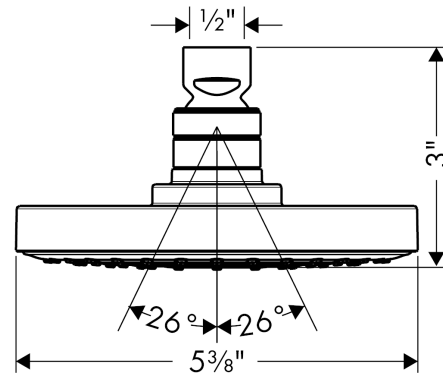

Raindance S

Showerhead 150 1-Jet, 2.5 GPM

Finishes : **chrome** Part no. : **27486001**

Description

Features

- Spray modes: RainAir
- 90 no-clog spray channels
- Flow: 2.5 GPM (9.5 L/Min)
- MASS/Massachusetts
- DOE/FTC
- TECQ/Texas Registered

Technology

Compliance

Product image

Scale drawing

Flowchart

The consumption was measured in combination with the appropriate fittings (thermostat/mixer/ in-wall valve) to reflect actual application in practice.

Raindance S
Showerhead 150 1-Jet, 2.5 GPM
Finishes : **chrome** Part no. : **27486001**

Exploded drawing

Year of production: >01/07

Raindance S
Showerhead 150 1-Jet, 2.5 GPM
 Finishes : **chrome** Part no. : **27486001**