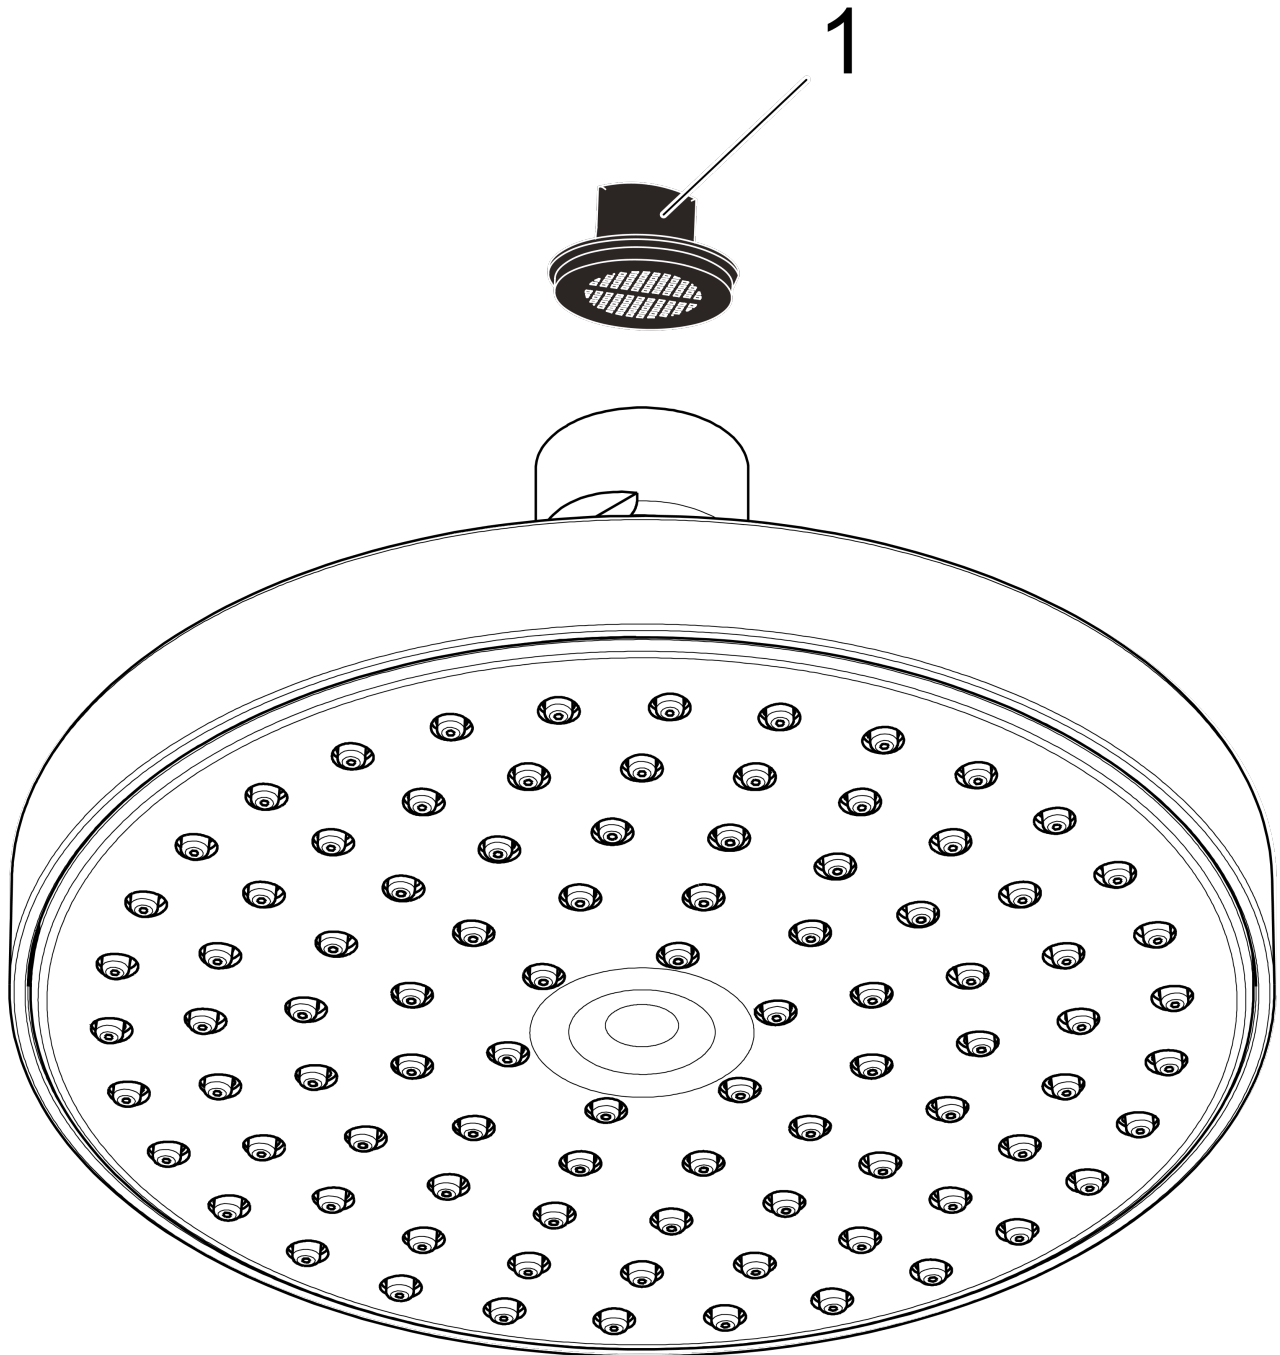

Raindance S

Showerhead 150 1-Jet, 2.5 GPM

Finishes : **chrome** Part no. : **27486001**

Description

Features

- Spray modes: RainAir
- 90 no-clog spray channels
- Flow: 2.5 GPM (9.5 L/Min)
- MASS/Massachusetts
- DOE/FTC
- TECQ/Texas Registered

Technology

Compliance

Product image

Scale drawing

Flowchart

The consumption was measured in combination with the appropriate fittings (thermostat/mixer/ in-wall valve) to reflect actual application in practice.

Raindance S
Showerhead 150 1-Jet, 2.5 GPM
Finishes : **chrome** Part no. : **27486001**

Exploded drawing

Year of production: >01/07

Raindance S
Showerhead 150 1-Jet, 2.5 GPM
 Finishes : **chrome** Part no. : **27486001**