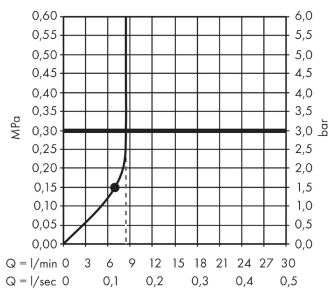

Raindance S

Showerhead 150 1-Jet, 2.5 GPM

Finishes : **chrome** Part no. : **27486001**

Description

Features

- Spray modes: RainAir
- 90 no-clog spray channels
- Flow: 2.5 GPM (9.5 L/Min)
- MASS/Massachusetts
- DOE/FTC
- TECQ/Texas Registered

Technology

Compliance

Product image

Scale drawing

Flowchart

The consumption was measured in combination with the appropriate fittings (thermostat/mixer/ in-wall valve) to reflect actual application in practice.