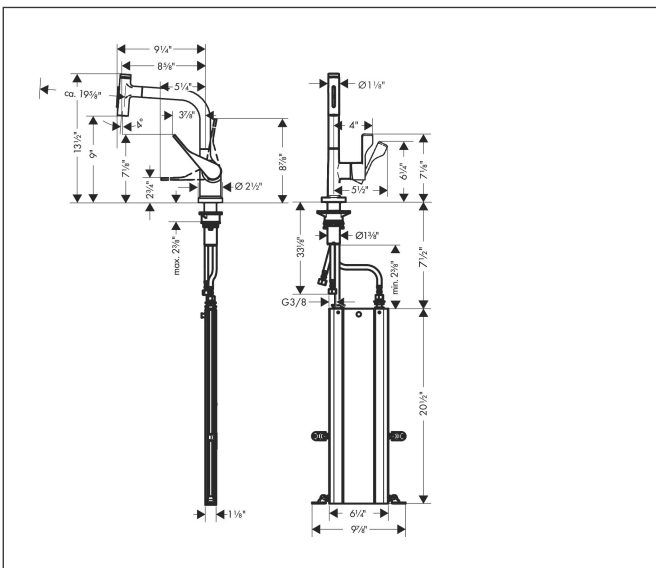

Brand AXOR  
 Art. Name **AXOR Citterio** Kitchen Faucet Select 2-Spray Pull-Out with sBox, 1.75 GPM  
 Art. Nr. 39862831  
 Surface polished nickel  
 Pos. 1

## Product Picture

## Drawing

## Features

- Projection: 234 mm
- Swivel range 110° / 150°
- Laminar spray, Needle spray
- Toggle spray diverter
- Select button Provides convenient start/stop of the water flow at the sprayhead
- MagFit magnetic sprayhead docking
- Deck mounted
- Flow: 1.75 GPM (6.6 L/Min)
- Ceramic cartridge
- 3/8" hoses
- Integrated double backflow prevention
- SBox for smooth, protected hose guidance in the cabinet
- Extension length Up to 30" (50cm)