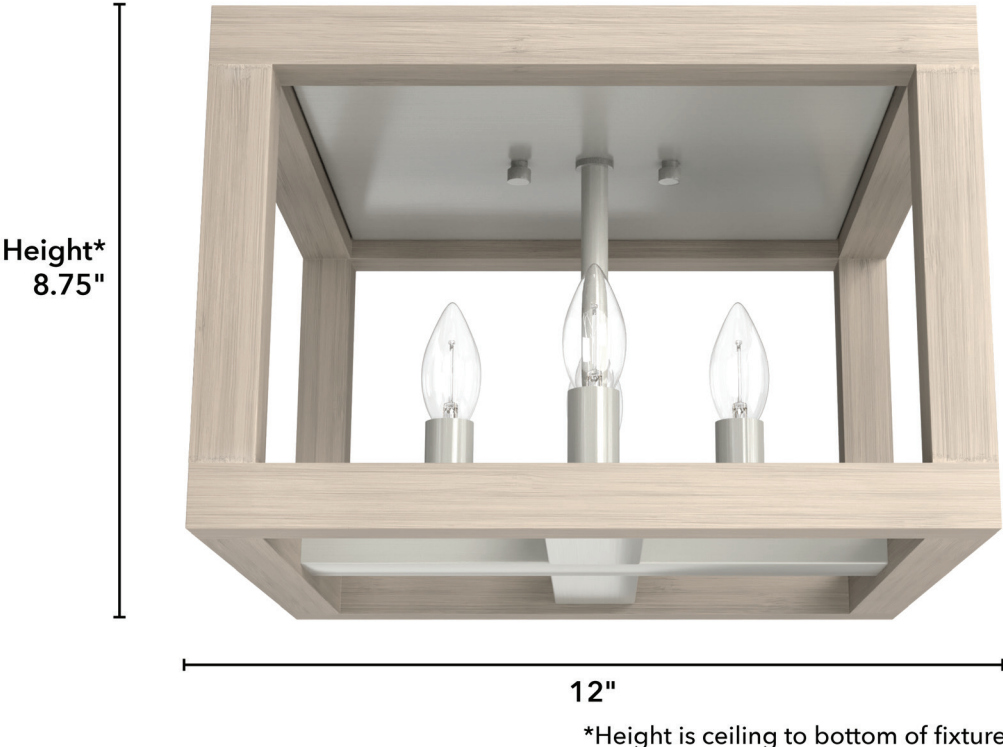

NOTES:

Squire Manor 4 Light Flush Mount

Available Finishes:

Housing Finish	Glass Finish	Item#
Brushed Nickel	None	19089
Matte Black	None	19088

Product Specifications:

- Location Usage: Rated for indoor spaces exposed to humidity
- Fixture Height: 8.75"
- Fixture Width: 12"
- Overall Max Height: 8.75"
- Overall Min Height: 8.75"
- Downrods/Chain length Included: N/A
- Wire Length: 8"
- Number of bulbs (not included): 4
- Max Wattage per bulb: Maximum wattage 60 per light bulb or equivalent LED bulb
- Pictured Bulbs: B10 candle