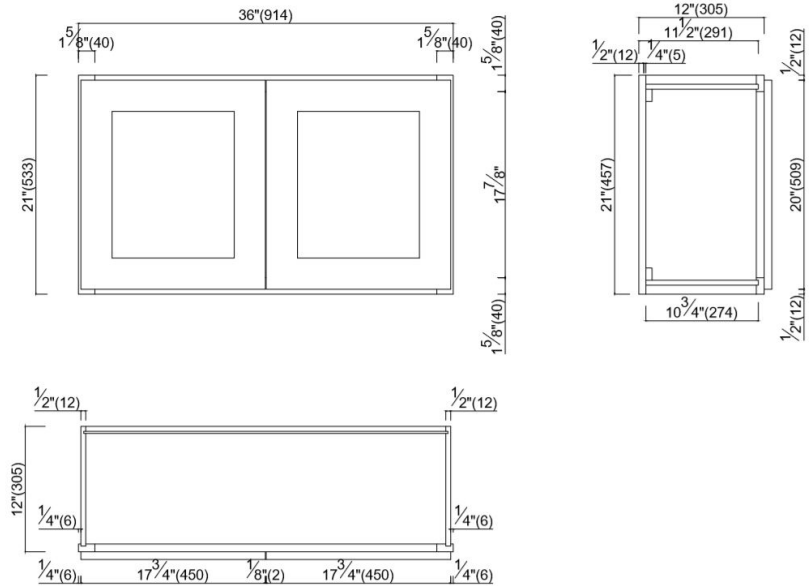

Brookings Unassembled Shaker Bridge Wall Kitchen Cabinet 36x21x12 White

SPECIFICATIONS

MATERIAL CONSTRUCTION:	Wood	NUMBER OF SHELVES:	0
WOOD SPECIES:	Maple	SHELF STYLE:	N/A
ASSEMBLED DIMENSIONS:	21" H x 36" L x 12" D	ADJUSTIBLE SHELVES:	N/A
ASSEMBLED WEIGHT:	36.19 lbs.	SHELF ADJUSTIBILITY INCREMENTS:	N/A
KITCHEN CABINET TYPE:	Bridge Wall	SHELF DIMENSIONS:	N/A
MOUNTING TYPE:	Wall Mount	SHELF THICKNESS:	N/A
CONSTRUCTION TYPE:	Face Frame	SHELF MATERIAL:	N/A
HINGE STYLE:	Soft Close	FACE FRAME MATERIAL:	HDF
DOOR STYLE:	2 Solid wood frame shaker doors, reversible	SIDES MATERIAL:	Plywood
DRAWER DIMENSIONS 1:	N/A	BOTTOM MATERIAL:	Plywood
DRAWER DIMENSIONS 2:	N/A	BACK PANEL MATERIAL:	Plywood
DRAWER DIMENSIONS 3:	N/A	BACK BRACE MATERIAL:	Wood
DWR BOX MATERIAL:	N/A	TOE KICK INSET WIDTH:	N/A
DWR CONSTRUCTION:	N/A	TOOLS NEEDED FOR INSTALLATION:	Phillips Screwdriver Mallet Wood Glue
DWR GLIDE:	N/A	FASTENER TYPE:	Wood screws, various
FAKE DWR QTY:	0		
FAKE DWR LOCATION:	N/A		