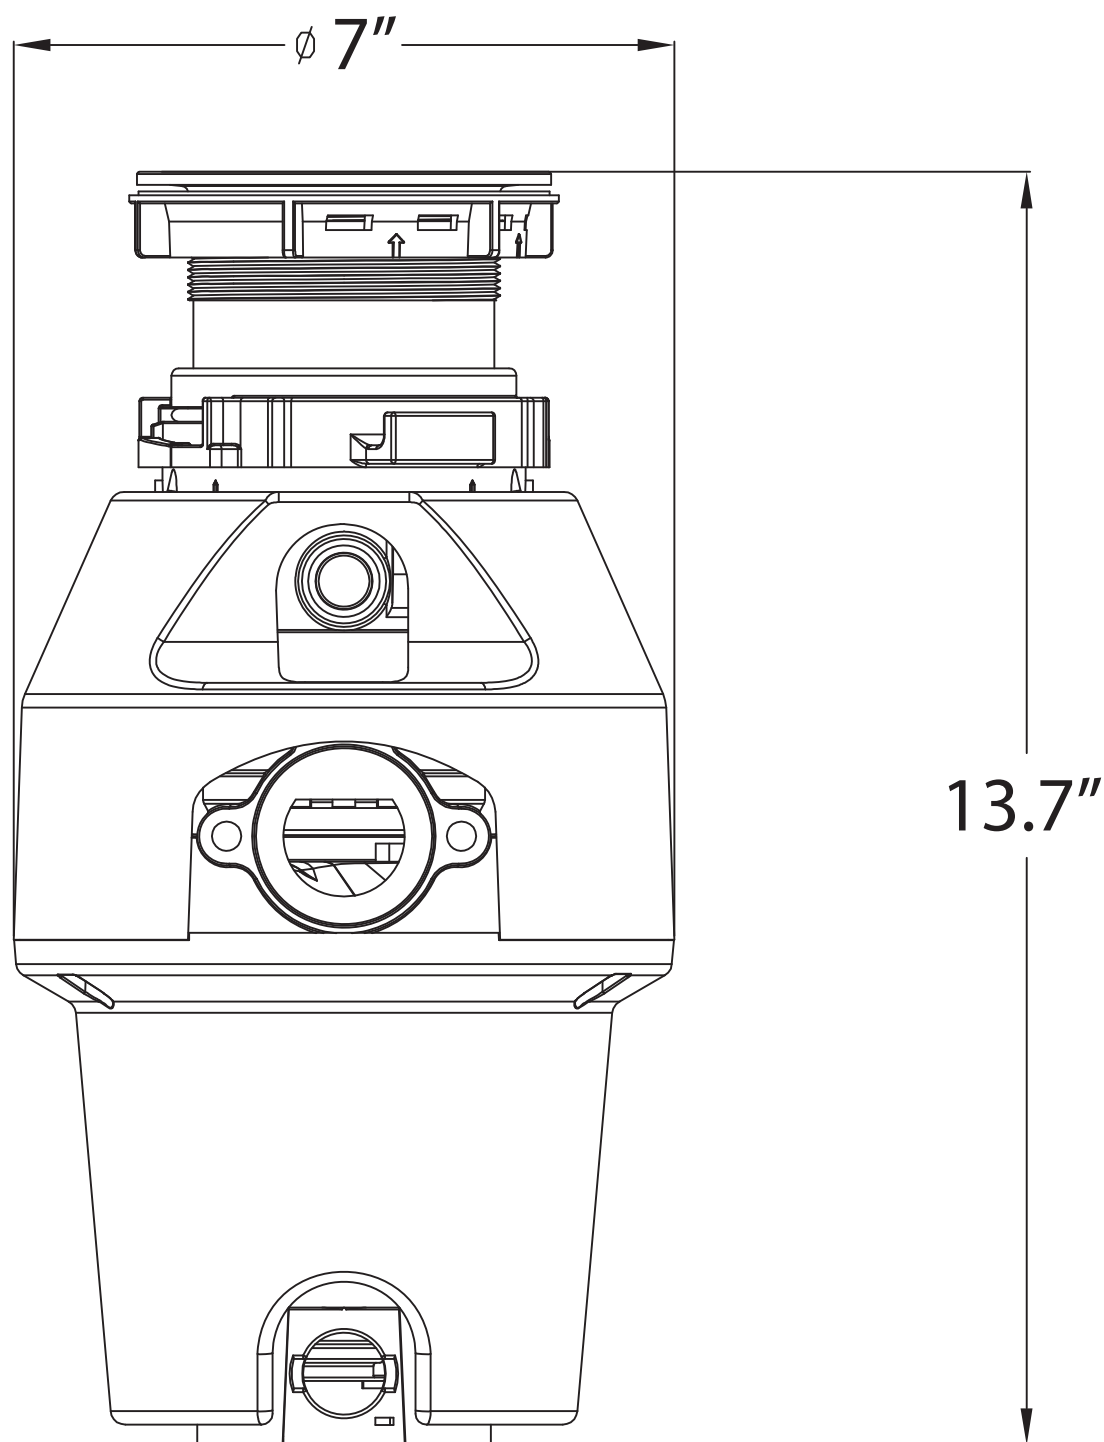

MEDUSA

WASTE DISPOSAL / GD-AZ012

1/2 HORSEPOWER
POWERFUL CONTINUOUS FEED

STAINLESS STEEL
JAM RESISTANT BLADES

HASSLE FREE
INSTALL & OPERATION

RHINO ALLOY™ Certified

This product meets the standards and guidelines set forth by RHINO ALLOY™.