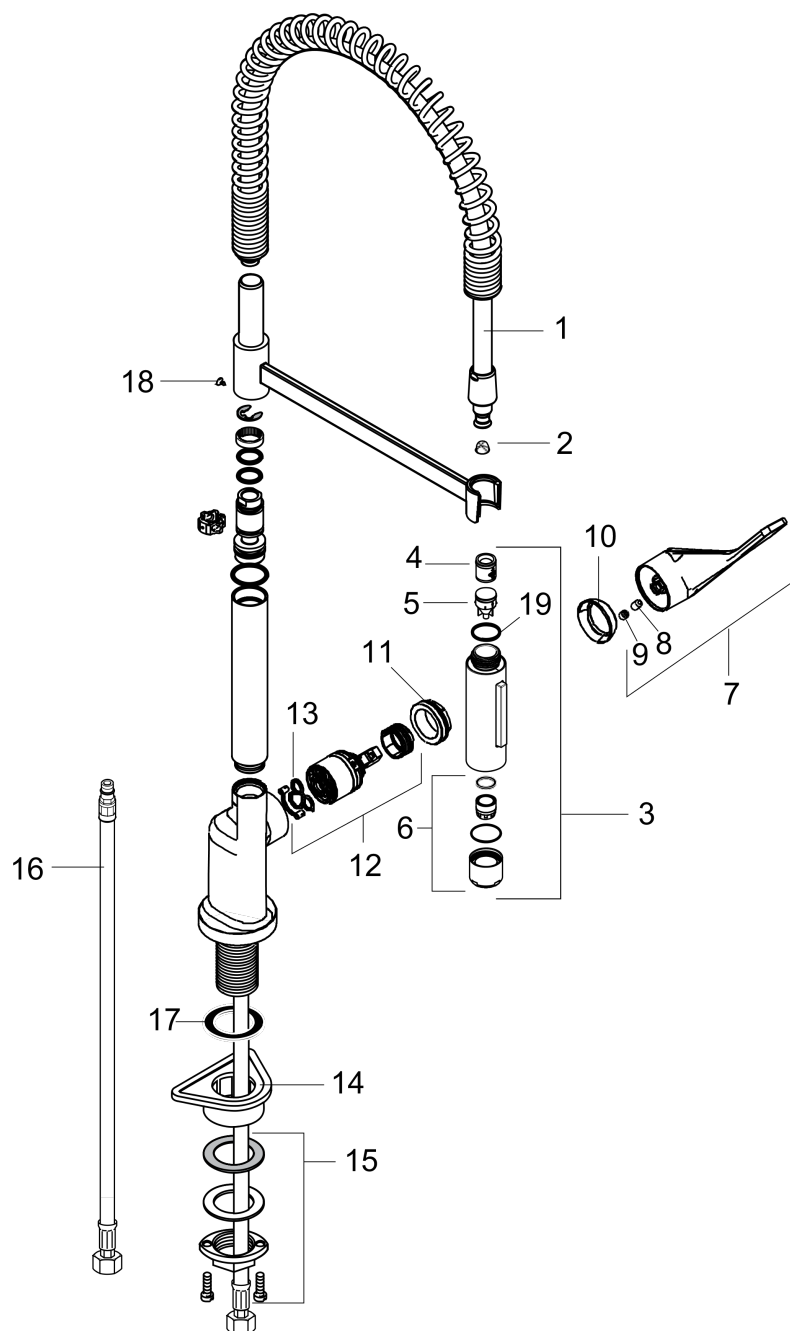

AXOR Citterio
Semi-Pro Kitchen Faucet 2-Spray, 1.75 GPM
 Finishes : **steel optic** Part no. : **39840801**

Description

Features

- Swivel range 360°
- Laminar and needle spray
- Toggle spray diverter
- Single-hole installation
- Flow: 1.75 GPM (6.6 L/Min)
- Ceramic cartridge
- 3/8" connections
- Integrated double backflow prevention

Technology

Product image

Scale drawing

AXOR Citterio
Semi-Pro Kitchen Faucet 2-Spray, 1.75 GPM
 Finishes : **steel optic** Part no. : **39840801**

Exploded drawing

Year of production: >11/15

AXOR Citterio
Semi-Pro Kitchen Faucet 2-Spray, 1.75 GPM
 Finishes : **steel optic** Part no. : **39840801**

Spare parts list

Year of production: >11/15

Pos.	Description	Part no.	PC	PU
1	shower hose	97475000	0	1
2	filter	97735000	0	1
3	handspray	95908800	0	1
4	non return valve	93218000	0	1
5	set of non return valves DW 15	97350000	0	1
6	aerator laminar M22x1 (15 l/min)	95909000	0	1
7	handle	39891800	0	1
8	hollow set screw M6x10 DIN 916	96029000	0	1
9	screw cover	96338000	0	1
10	flange	98603800	0	1
11	nut	96461000	0	1
12	cartridge, assy	92730000	0	1
13	seal	95008000	0	1
14	support	97523000	0	1
15	fixing set (Ø 34)	95049000	0	1
16	connection hose 35½" M8x0,75 3/8"	96316001	0	1
17	sealing washer	97825000	0	1
18	screw	97662000	0	1
19	O-ring 18x1,5	98231000	0	1