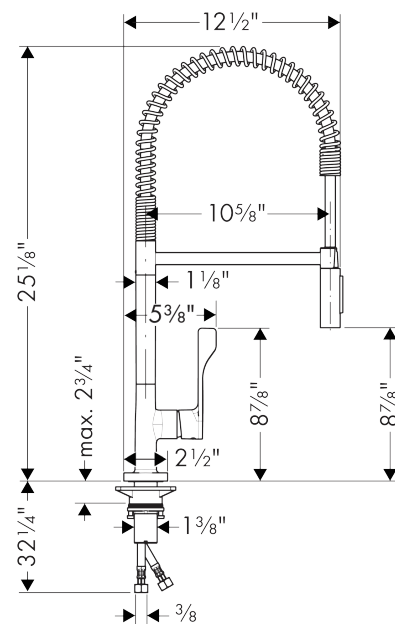

AXOR Citterio
Semi-Pro Kitchen Faucet 2-Spray, 1.75 GPM
 Finishes : **steel optic** Part no. : **39840801**

Description

Features

- Swivel range 360°
- Laminar and needle spray
- Toggle spray diverter
- Single-hole installation
- Flow: 1.75 GPM (6.6 L/Min)
- Ceramic cartridge
- 3/8" connections
- Integrated double backflow prevention

Technology

Product image

Scale drawing

AXOR Citterio
Semi-Pro Kitchen Faucet 2-Spray, 1.75 GPM
 Finishes : **steel optic** Part no. : **39840801**

Exploded drawing

Year of production: >11/15

AXOR Citterio
Semi-Pro Kitchen Faucet 2-Spray, 1.75 GPM
 Finishes : **steel optic** Part no. : **39840801**

Spare parts list

Year of production: >11/15

Pos.	Description	Part no.	PC	PU
1	shower hose	97475000	0	1
2	filter	97735000	0	1
3	handspray	95908800	0	1
4	non return valve	93218000	0	1
5	set of non return valves DW 15	97350000	0	1
6	aerator laminar M22x1 (15 l/min)	95909000	0	1
7	handle	39891800	0	1
8	hollow set screw M6x10 DIN 916	96029000	0	1
9	screw cover	96338000	0	1
10	flange	98603800	0	1
11	nut	96461000	0	1
12	cartridge, assy	92730000	0	1
13	seal	95008000	0	1
14	support	97523000	0	1
15	fixing set (Ø 34)	95049000	0	1
16	connection hose 35½" M8x0,75 3/8"	96316001	0	1
17	sealing washer	97825000	0	1
18	screw	97662000	0	1
19	O-ring 18x1,5	98231000	0	1