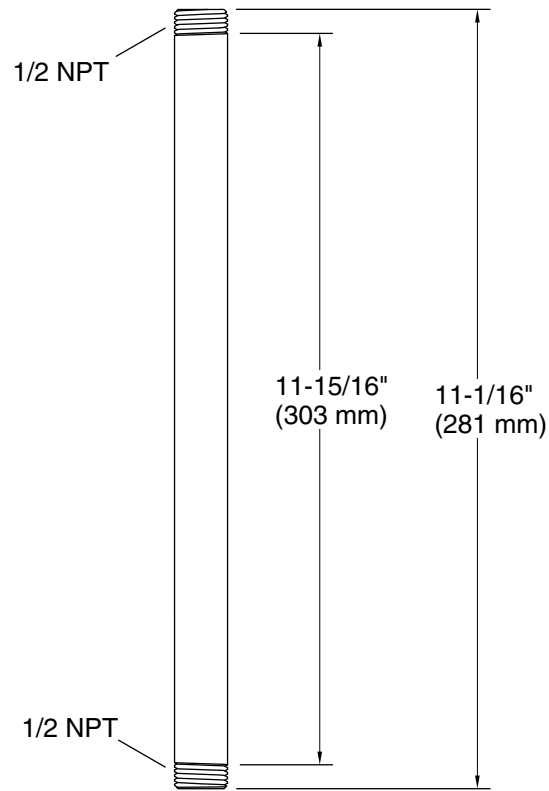

Optional Products/Accessories

- P21520-00 Rain Showerhead Arm
- P21521-00 Rain Showerhead Arm
- P21523-00 Wall-Mount Rain Showerhead Arm

Codes/Standards

ASME A112.18.1/CSA B125.1

KALLISTA® Five-Year Limited Warranty

Technical Information

All product dimensions are nominal.