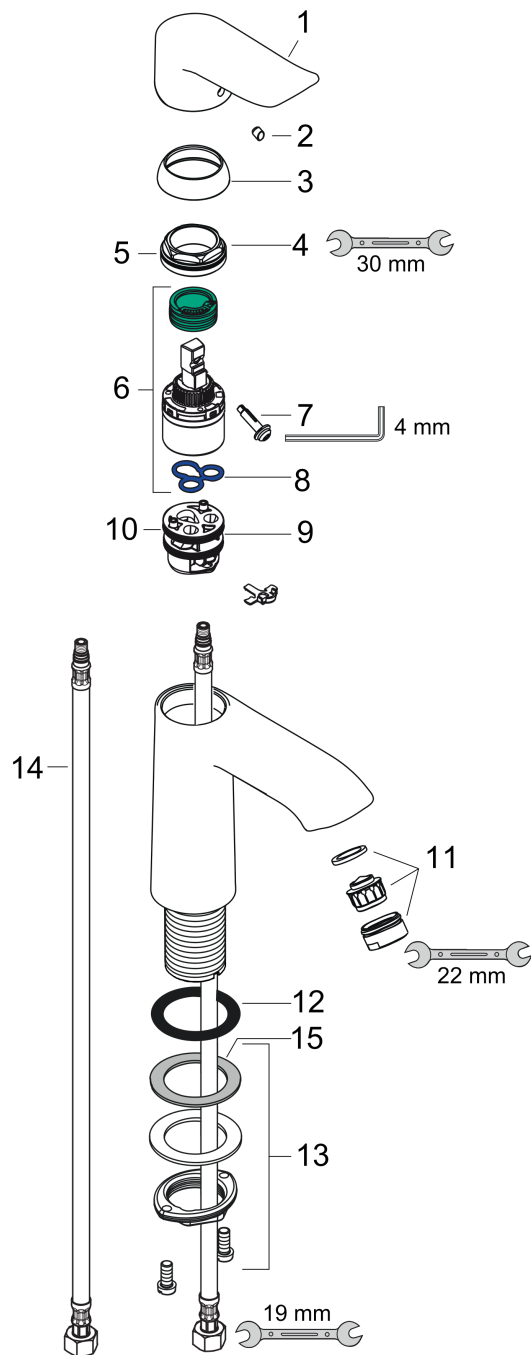

Metris

Single-Hole Faucet 110, 1.0 GPM

Finishes : **chrome** Part no. : **31204001**

Description

Features

- Aerated spray
- Flow: 1.0 GPM (3.8 L/Min)
- Ceramic cartridge
- Does not include: Pop-up assembly

Item details

List Price \$ 327.00

Technology

Compliance

Product image

Scale drawing

Metris
Single-Hole Faucet 110, 1.0 GPM
 Finishes : **chrome** Part no. : **31204001**

Exploded drawing

Year of production: >07/16

Metris**Single-Hole Faucet 110, 1.0 GPM**Finishes : **chrome** Part no. : **31204001****Spare parts list**

Year of production: >07/16

Pos.	Description	Part no.	Price	PU
1	handle	95519000	-	1
2	screw cover	96338000	-	1
3	flange	97406000	-	1
4	nut	97209000	-	1
5	O-Ring 32x2	98193000	-	1
6	cartridge, assy	95646001	-	1
7	locking screw for handle	95140000	-	1
8	seal	95008000	-	1
9	adapter for cartridge	98750000	-	1
10	O-Ring 30x2	98186000	-	1
11	aerator M24x1	98453000	-	1
12	flat seal	98749000	-	1
13	fixing set (Ø 32)	13961000	-	1
14	connection hose 18½" M8x0,75 3/8"	96321001	-	1
15	lever collar	97548000	-	1