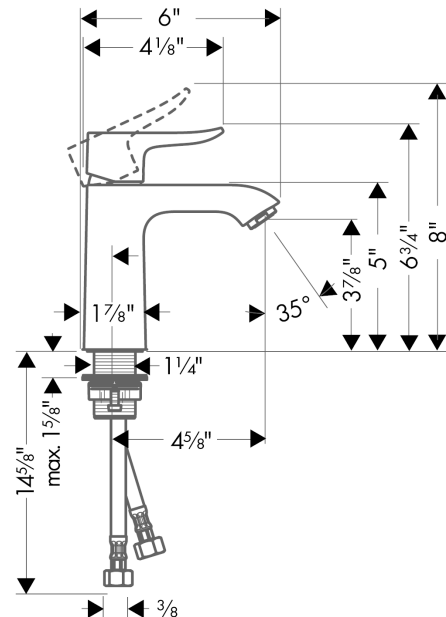

Metris

Single-Hole Faucet 110, 1.0 GPM

Finishes : **chrome** Part no. : **31204001**

Description

Features

- Aerated spray
- Flow: 1.0 GPM (3.8 L/Min)
- Ceramic cartridge
- Does not include: Pop-up assembly

Item details

List Price \$ 327.00

Technology

Compliance

Product image

Scale drawing

Metris
Single-Hole Faucet 110, 1.0 GPM
 Finishes : **chrome** Part no. : **31204001**

Exploded drawing

Year of production: >07/16

Metris**Single-Hole Faucet 110, 1.0 GPM**Finishes : **chrome** Part no. : **31204001****Spare parts list**

Year of production: >07/16

Pos.	Description	Part no.	Price	PU
1	handle	95519000	-	1
2	screw cover	96338000	-	1
3	flange	97406000	-	1
4	nut	97209000	-	1
5	O-Ring 32x2	98193000	-	1
6	cartridge, assy	95646001	-	1
7	locking screw for handle	95140000	-	1
8	seal	95008000	-	1
9	adapter for cartridge	98750000	-	1
10	O-Ring 30x2	98186000	-	1
11	aerator M24x1	98453000	-	1
12	flat seal	98749000	-	1
13	fixing set (Ø 32)	13961000	-	1
14	connection hose 18½" M8x0,75 3/8"	96321001	-	1
15	lever collar	97548000	-	1