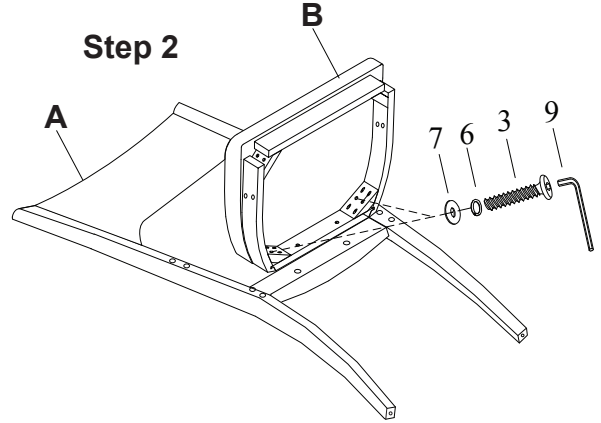

A.R.T. FURNITURE® ASSEMBLY INSTRUCTIONS

Arm Chair
284205-2303

Thank you for purchasing this quality product from A.R.T. Furniture. Be sure to check all packing material for parts which may have come loose inside the carton during shipment. Identify and count all parts and compare with the parts list below.

Note: Some furniture is heavy, it is recommended that two people assembly this item to avoid injury or damage.

Step 1

Step 2

Step 3

Step 4

No.	Hardware List		Qt.
1		1/4" x 1" Bolt	4
2		1/4" x 1 1/2" Bolt	2
3		5/16" x 3" Bolt	4
4		5/16" x 2 1/4" Bolt	4
5		5/16" x 1 3/4" Bolt	2
6		5/16" Lock Washer	16
7		5/16" Flat Washer	14
8		4mm Allen key	1
9		5mm Allen key	1

No.	PARTS LIST		Qt.
A		Chair back	1
B		Seat frame	1
C		Front Legs	2
D		Arm Left- Right	2