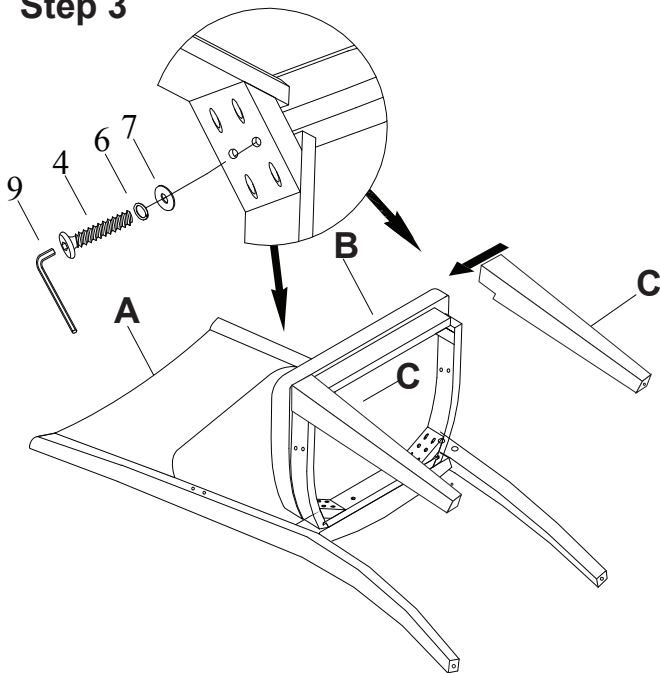

A.R.T. FURNITURE® ASSEMBLY INSTRUCTIONS

Arm Chair
284205-2303

Thank you for purchasing this quality product from A.R.T. Furniture. Be sure to check all packing material for parts which may have come loose inside the carton during shipment. Identify and count all parts and compare with the parts list below.

Note: Some furniture is heavy, it is recommended that two people assembly this item to avoid injury or damage.

Step 1

Step 2

Step 3

Step 4

No.	Hardware List		Qt.
1		1/4" x 1" Bolt	4
2		1/4" x 1 1/2" Bolt	2
3		5/16" x 3" Bolt	4
4		5/16" x 2 1/4" Bolt	4
5		5/16" x 1 3/4" Bolt	2
6		5/16" Lock Washer	16
7		5/16" Flat Washer	14
8		4mm Allen key	1
9		5mm Allen key	1

No.	PARTS LIST		Qt.
A		Chair back	1
B		Seat frame	1
C		Front Legs	2
D		Arm Left- Right	2