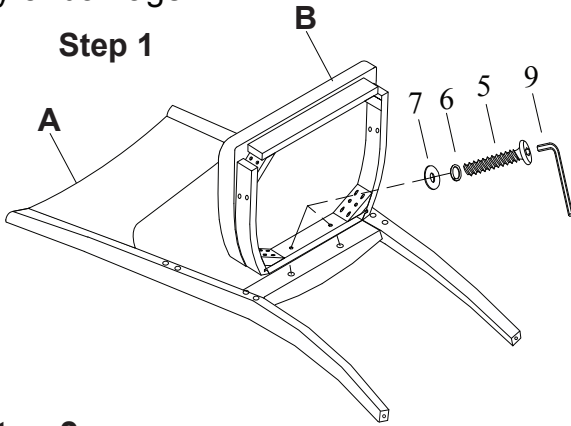

A.R.T. FURNITURE® ASSEMBLY INSTRUCTIONS

Arm Chair
284205-2303

Thank you for purchasing this quality product from A.R.T. Furniture. Be sure to check all packing material for parts which may have come loose inside the carton during shipment. Identify and count all parts and compare with the parts list below.

Note: Some furniture is heavy, it is recommended that two people assembly this item to avoid injury or damage.

Step 1

Step 2

Step 3

Step 4

No.	Hardware List		Qt.
1		1/4" x 1" Bolt	4
2		1/4" x 1 1/2" Bolt	2
3		5/16" x 3" Bolt	4
4		5/16" x 2 1/4" Bolt	4
5		5/16" x 1 3/4" Bolt	2
6		5/16" Lock Washer	16
7		5/16" Flat Washer	14
8		4mm Allen key	1
9		5mm Allen key	1

No.	PARTS LIST		Qt.
A		Chair back	1
B		Seat frame	1
C		Front Legs	2
D		Arm Left- Right	2