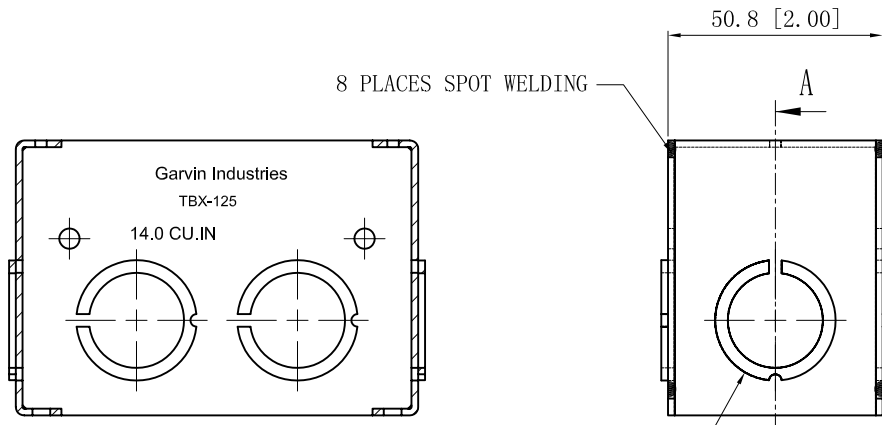

SIDES	BOTTOM
6 1/2"-3/4" MOON KNOCKOUTS	
Material: Steel-0.0625"-G60 Galvanized	

2 1/2-3/4 MOON KNOCKOUTS
CUTAWAY VIEW A-A

This data sheet is for reference only .GARVIN INDUSTRIES reserves the right to make changes to the design without prior notice.

DESCRIPTION
TRADE REFERENCE TERMS

STANDARD PACKING
20 PCS

GARVIN INDUSTRIES		
TITLE SOLID MASONRY BOX 2-1/2" DEEP		
SIZE A4	DWG NO. TBX-125	REV A
DATA SHEET		