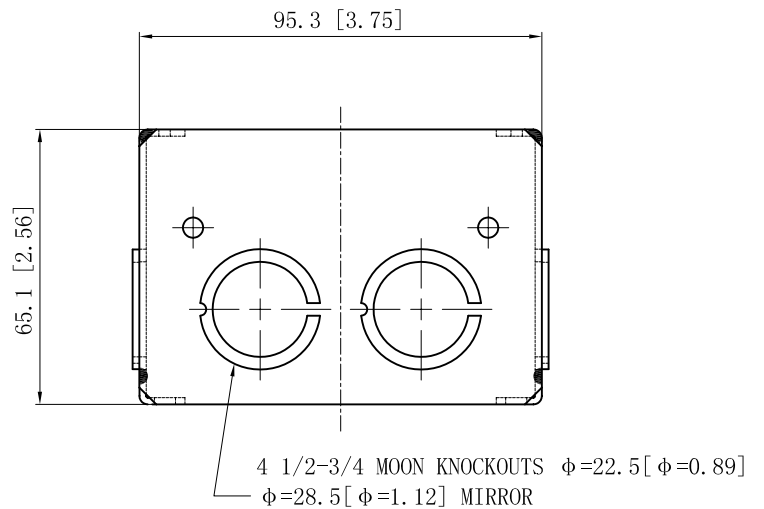

SIDES	BOTTOM
6 1/2"-3/4" MOON KNOCKOUTS	
Material: Steel-0.0625"-G60 Galvanized	

2 1/2-3/4 MOON KNOCKOUTS
CUTAWAY VIEW A-A

This data sheet is for reference only .GARVIN INDUSTRIES reserves the right to make changes to the design without prior notice.

DESCRIPTION
TRADE REFERENCE TERMS

STANDARD PACKING
20 PCS

GARVIN INDUSTRIES		
TITLE SOLID MASONRY BOX 2-1/2" DEEP		
SIZE A4	DWG NO. TBX-125	REV A
DATA SHEET		