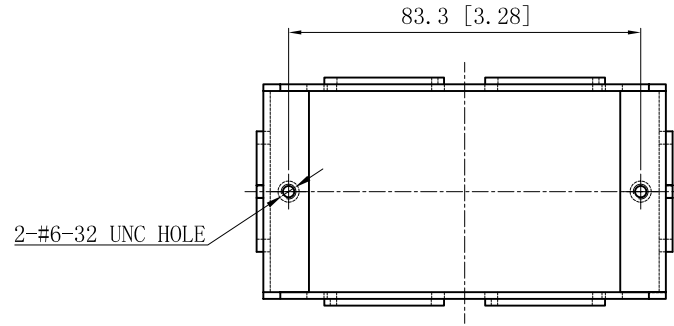

SIDES	BOTTOM
6 1/2"-3/4" MOON KNOCKOUTS	
Material: Steel-0.0625"-G60 Galvanized	

2 1/2-3/4 MOON KNOCKOUTS
CUTAWAY VIEW A-A

This data sheet is for reference only .GARVIN INDUSTRIES reserves the right to make changes to the design without prior notice.

DESCRIPTION
TRADE REFERENCE TERMS

STANDARD PACKING
20 PCS

GARVIN INDUSTRIES		
TITLE SOLID MASONRY BOX 2-1/2" DEEP		
SIZE A4	DWG NO. TBX-125	REV A
DATA SHEET		