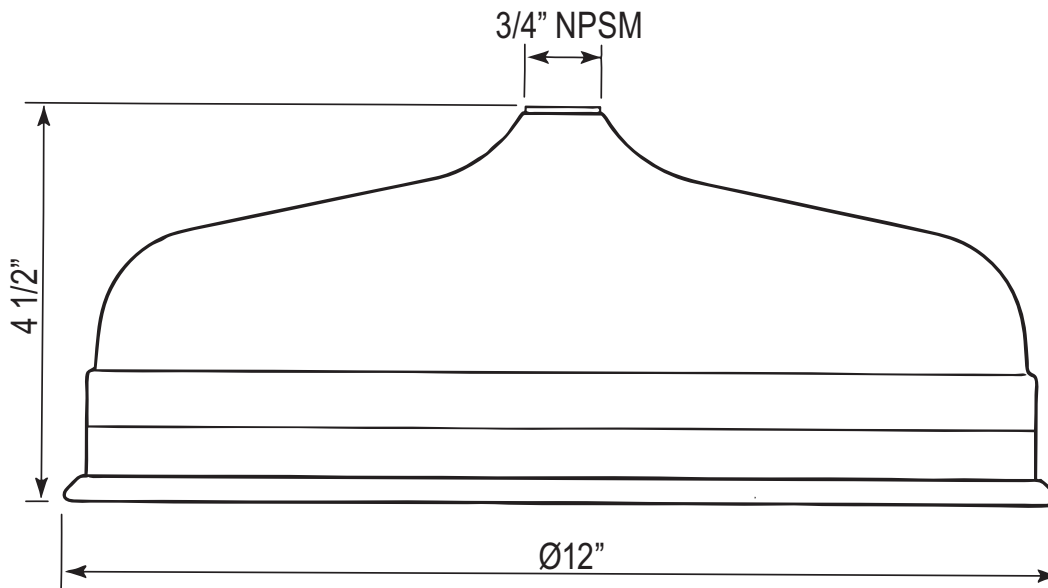

For warranty or additional information, contact:

U.S.A.
houseofrohl.com/support
1-800-777-9762

QUEBEC / MARITIMES / WESTERN CANADA
QUÉBEC / MARITIMES / OUEST CANADIEN
QUEBEC / MARITIMOS / CANADA OCCIDENTAL
houseofrohl.ca/support
1-866-473-8442

ONTARIO
houseofrohl.ca/support
1-800-287-5354