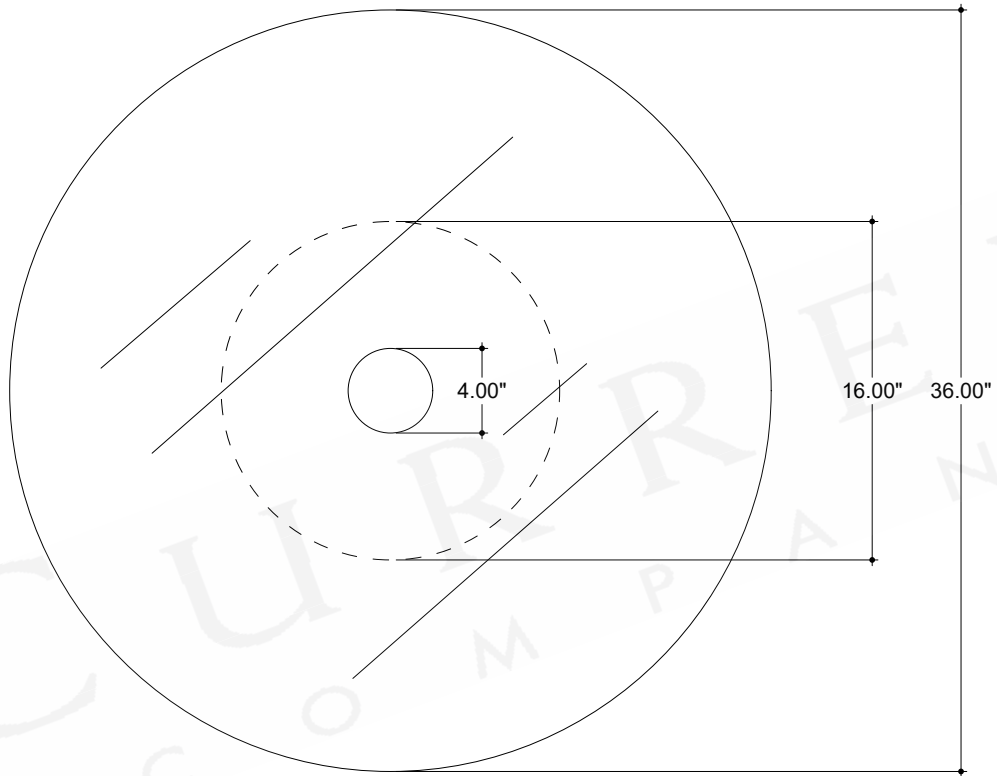

ITEM: 4000-0217

Overall Dimensions

Diameter: 36"

Height: 17.75"

TOP VIEW

FRONT VIEW