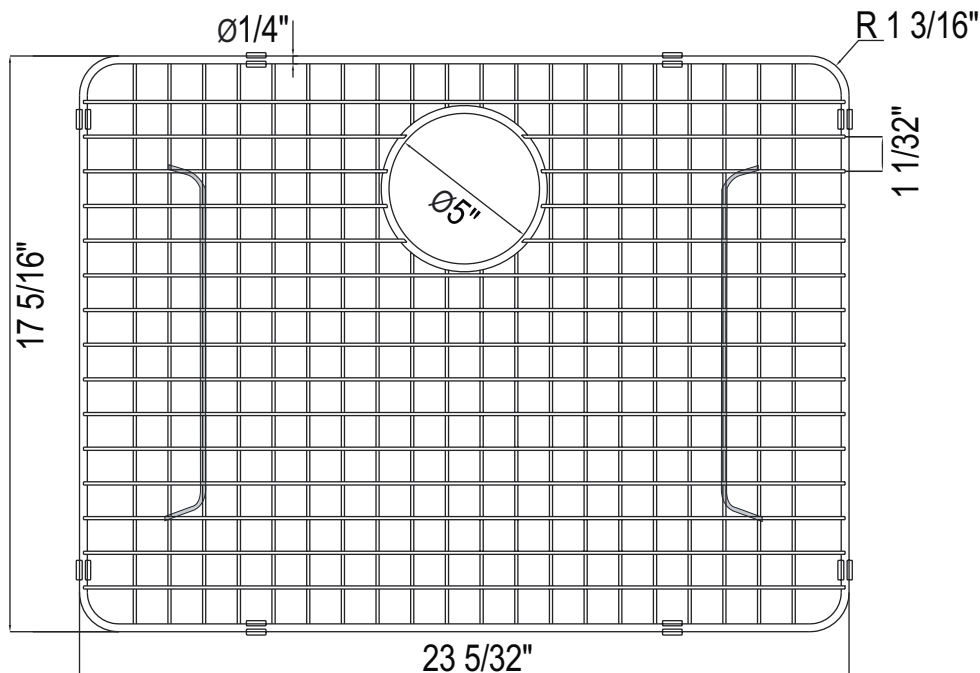

Wire Sink Grid For RSS2418 Kitchen Sink

MODEL: WSGRSS2418

For warranty or additional information, contact:

U.S.A.
houseofrohl.com/support
 1-800-777-9762

QUEBEC / MARITIMES / WESTERN CANADA
 QUÉBEC / MARITIMES / OUEST CANADIEN
 QUEBEC / MARITIMOS / CANADA OCCIDENTAL
houseofrohl.ca/support
 1-866-473-8442