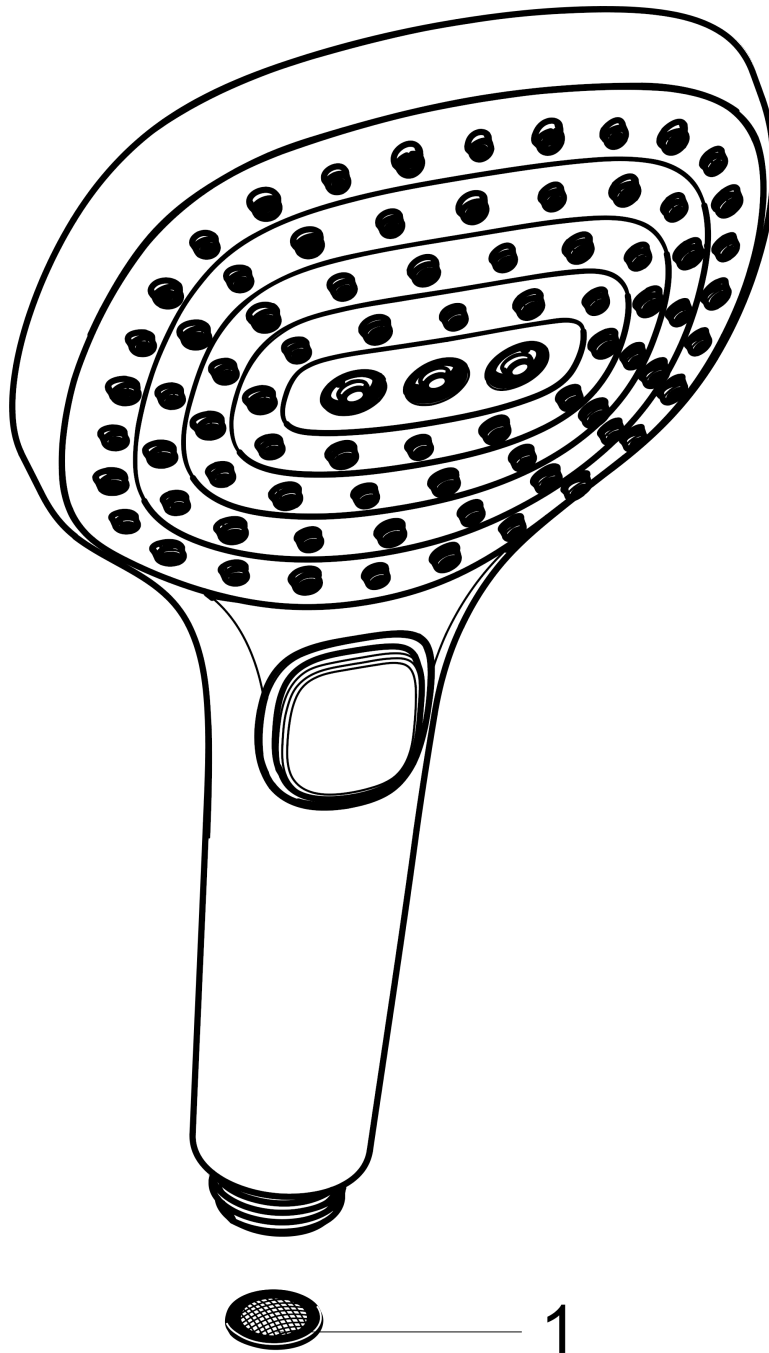

**Raindance Select E**

**Handshower 120 3-Jet, 2.0 GPM**

Finishes : **brushed nickel** Part no. : **04528820**

**Description**

**Features**

- Select button for comfortable alternation of spray modes
- 78 no-clog spray channels
- Spray modes: RainAir, Rain, Whirl
- Flow: 2.0 GPM (7.6 L/Min)
- Fully-finished matching spray face

**Item details**

List Price \$ 193.00

**Technology**

**Compliance**

**Product image**

**Scale drawing**

**Raindance Select E**  
**Handshower 120 3-Jet, 2.0 GPM**  
Finishes : **brushed nickel** Part no. : **04528820**

Exploded drawing

Year of production: >01/14

**Raindance Select E**  
**Handshower 120 3-Jet, 2.0 GPM**  
 Finishes : **brushed nickel**    Part no. : **04528820**

**Spare parts list**

Year of production: >01/14