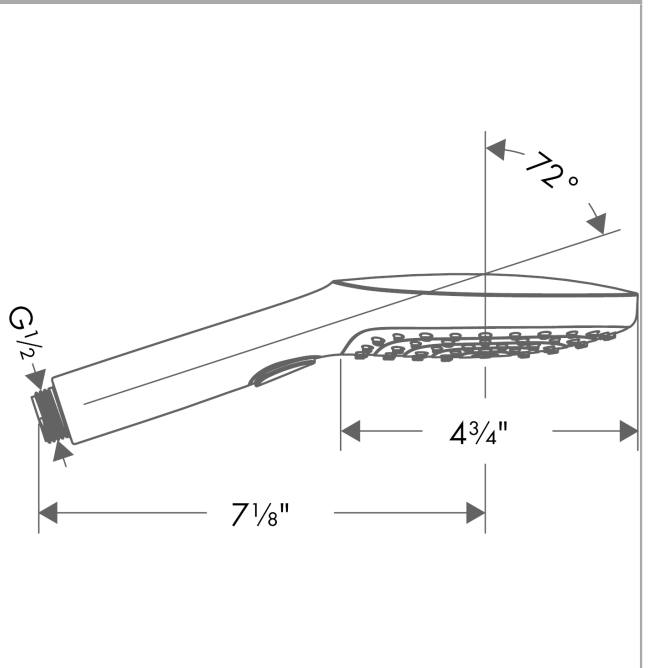

**Raindance Select E**

**Handshower 120 3-Jet, 2.0 GPM**

Finishes : **brushed nickel** Part no. : **04528820**

**Description**

**Features**

- Select button for comfortable alternation of spray modes
- 78 no-clog spray channels
- Spray modes: RainAir, Rain, Whirl
- Flow: 2.0 GPM (7.6 L/Min)
- Fully-finished matching spray face

**Item details**

List Price \$ 193.00

**Technology**

**Compliance**

**Product image**

**Scale drawing**

**Raindance Select E**  
**Handshower 120 3-Jet, 2.0 GPM**  
Finishes : **brushed nickel** Part no. : **04528820**

Exploded drawing

Year of production: >01/14

**Raindance Select E**  
**Handshower 120 3-Jet, 2.0 GPM**  
 Finishes : **brushed nickel**    Part no. : **04528820**

**Spare parts list**

Year of production: >01/14