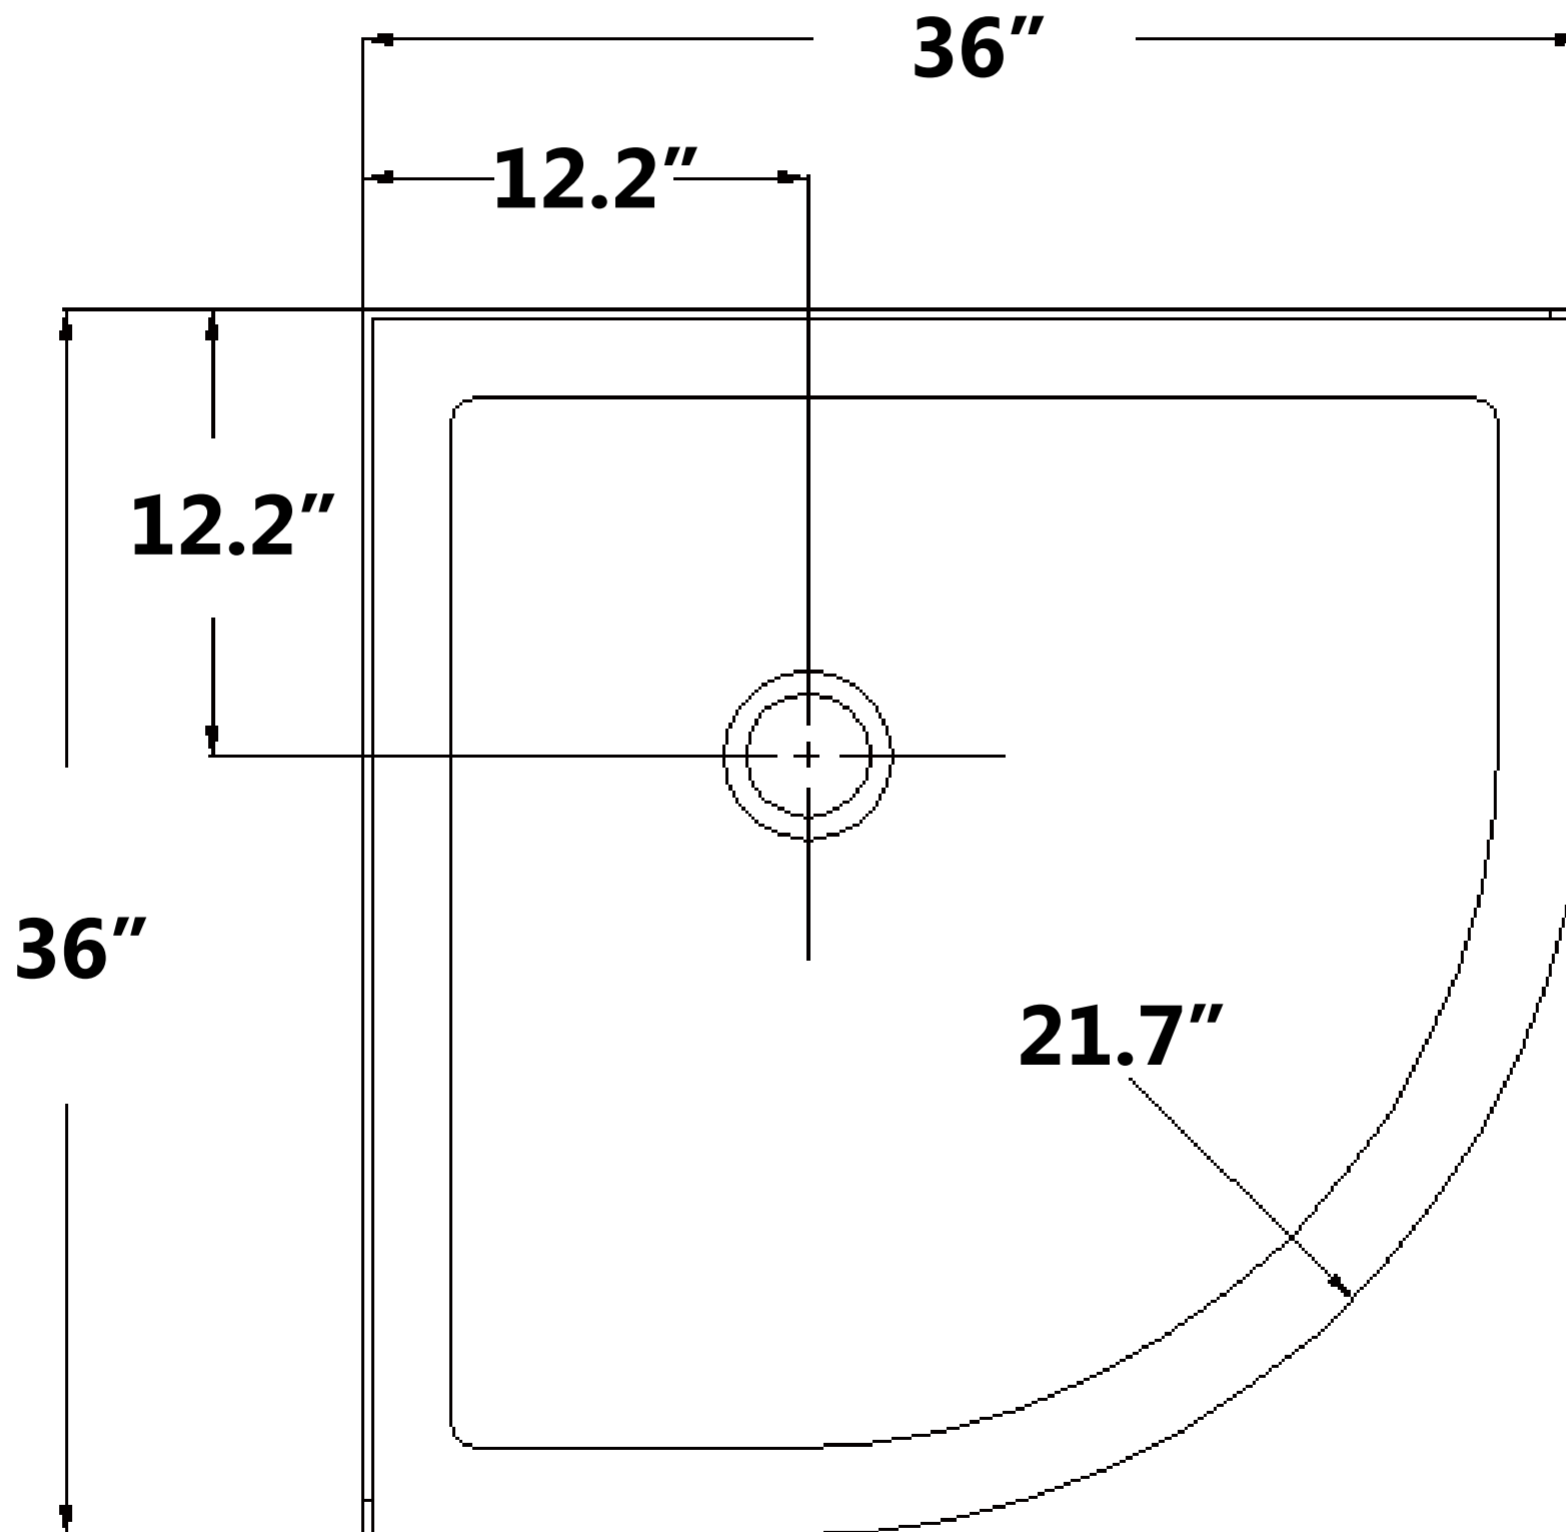

SB-AZ005W0

SHOWER BASE

HAVE QUESTIONS? CALL 305-614-4070 OR VISIT ANZZI.COM