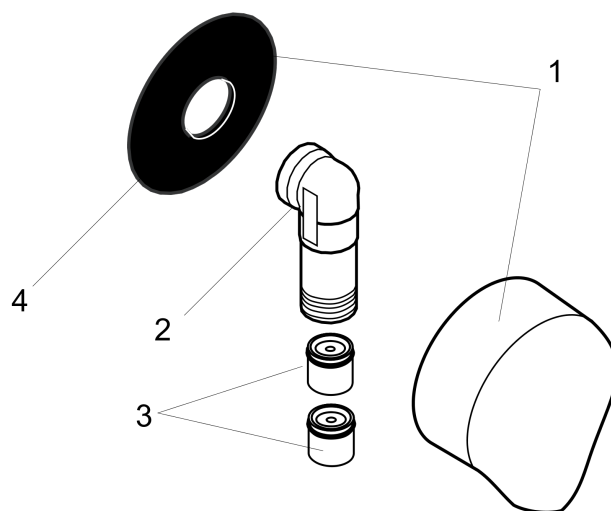

Compliance

Product image

Scale drawing

FixFit

Wall Outlet with Check Valves

Finishes : **rubbed bronze** Part no. : **27458923**

Exploded drawing

Year of production: >05/05

FixFit

Wall Outlet with Check Valves

Finishes : **rubbed bronze** Part no. : **27458923**

Spare parts list

Year of production: >**05/05**

Pos.	Description	Part no.	Price	PU
1	cover	97454XXX	-	-
2	connection angel	98531USA	-	-
3	support element	98557000	-	1
4	set of non return valves DW 15	94074000	-	1