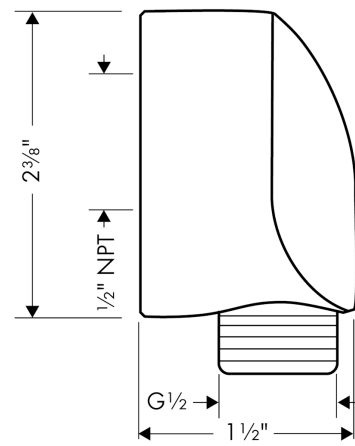

FixFit

Wall Outlet with Check Valves

Finishes : **rubbed bronze** Part no. : **27458923**

Description

Features

- 1/2" NPT

Item details

List Price \$ 88.00

Compliance

Product image

Scale drawing

FixFit

Wall Outlet with Check Valves

Finishes : **rubbed bronze** Part no. : **27458923**

Exploded drawing

Year of production: >05/05

FixFit

Wall Outlet with Check Valves

Finishes : **rubbed bronze** Part no. : **27458923**

Spare parts list

Year of production: >**05/05**

Pos.	Description	Part no.	Price	PU
1	cover	97454XXX	-	-
2	connection angel	98531USA	-	-
3	support element	98557000	-	1
4	set of non return valves DW 15	94074000	-	1