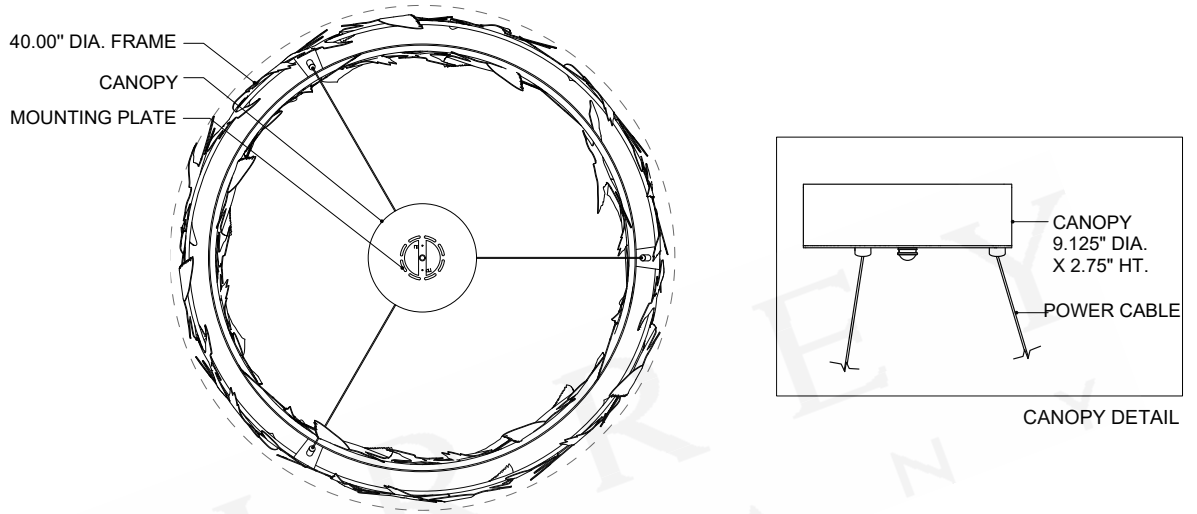

ITEM: 9000-1262

Overall Dimensions

Height: 15"

Diameter: 40"

TOP VIEW

FRONT VIEW