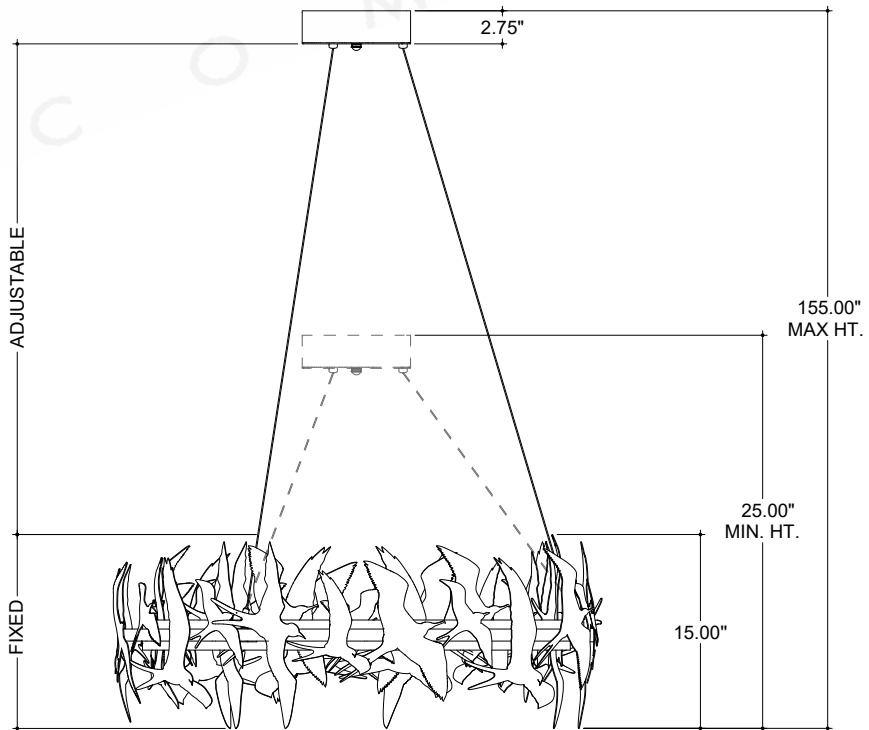

ITEM: 9000-1262

Overall Dimensions

Height: 15"

Diameter: 40"

TOP VIEW

FRONT VIEW