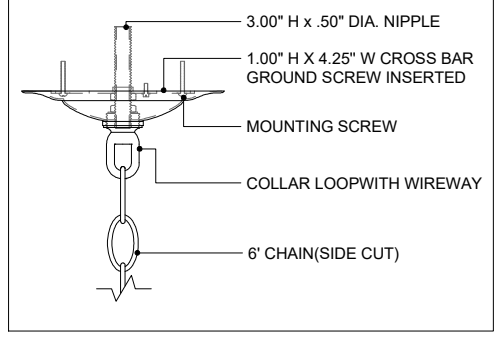

51.75" DIA. BODY
 6.00" DIA. CANOPY
 1.00" H X 4.25"
 W CROSS BAR

TOP VIEW

3.00" H x .50" DIA. NIPPLE
 1.00" H X 4.25" W CROSS BAR
 GROUND SCREW INSERTED
 MOUNTING SCREW
 COLLAR LOOP WITH WIREWAY
 6' CHAIN (SIDE CUT)

CANOPY DETAIL

ADJUSTABLE

FIXED

2.50"

93.50"
 MAX HT.

25.50"
 MIN. HT.

19.00"

FRONT VIEW