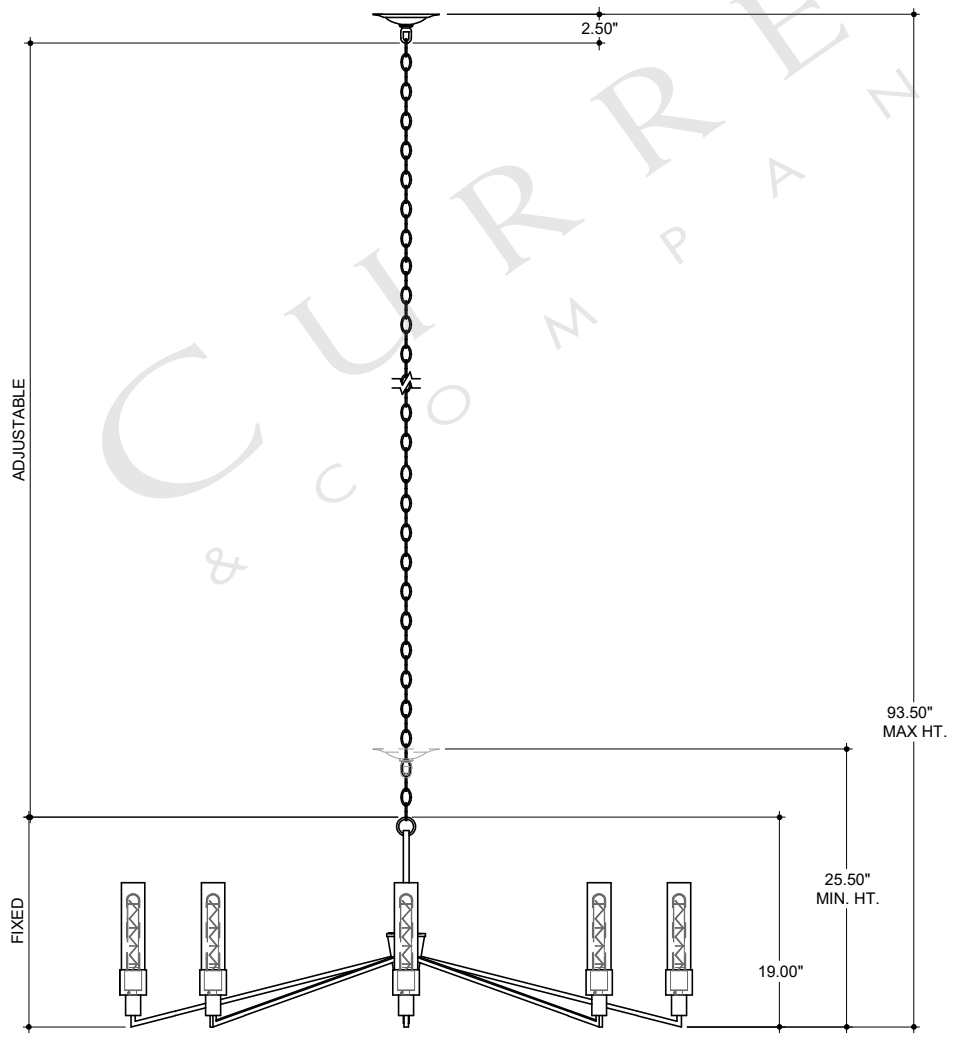

51.75" DIA. BODY
 6.00" DIA. CANOPY
 1.00" H X 4.25"
 W CROSS BAR

TOP VIEW

3.00" H x .50" DIA. NIPPLE
 1.00" H X 4.25" W CROSS BAR
 GROUND SCREW INSERTED
 MOUNTING SCREW
 COLLAR LOOP WITH WIREWAY
 6' CHAIN (SIDE CUT)

CANOPY DETAIL

ADJUSTABLE

FIXED

2.50"

93.50"
 MAX HT.

25.50"
 MIN. HT.

19.00"

FRONT VIEW