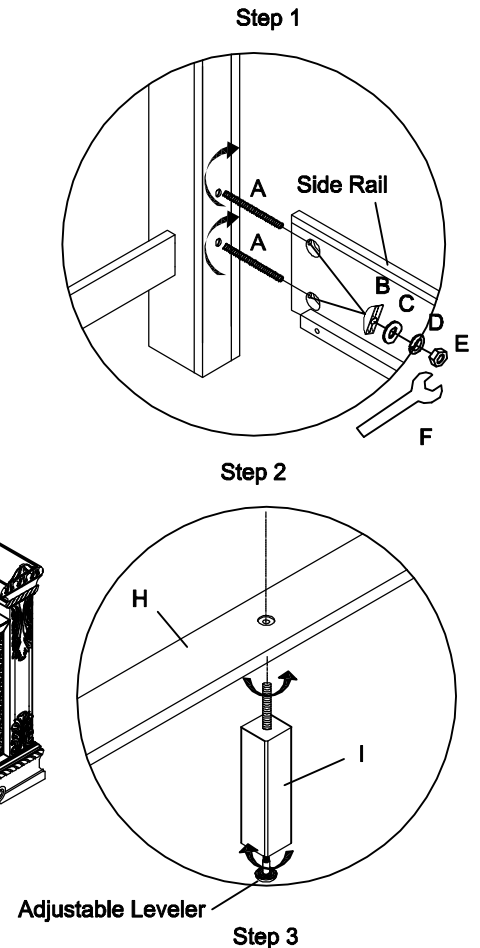

ASSEMBLY INSTRUCTION

43155HB/FB/RS
ESTATE BED

Thank you for purchasing this quality product. Be sure to check all packing material carefully for small parts, which may have come loose inside the carton during shipment. Identify and count all parts and compare with the Parts List below.

NO.	Parts List	Q'ty(5/0)
A	Bolt	8
B	Flat Washer	8
C	Flat Washer	8
D	Lock Washer	8
E	Nut	8
F	Wrench	1
G	Screw	12
H	Mattress Support Slat	3
I	Slat Support	3

It is suggested that at least two people work together for this assembly process.
Caution: Moving the bed with the side rail locked in place may cause damage.