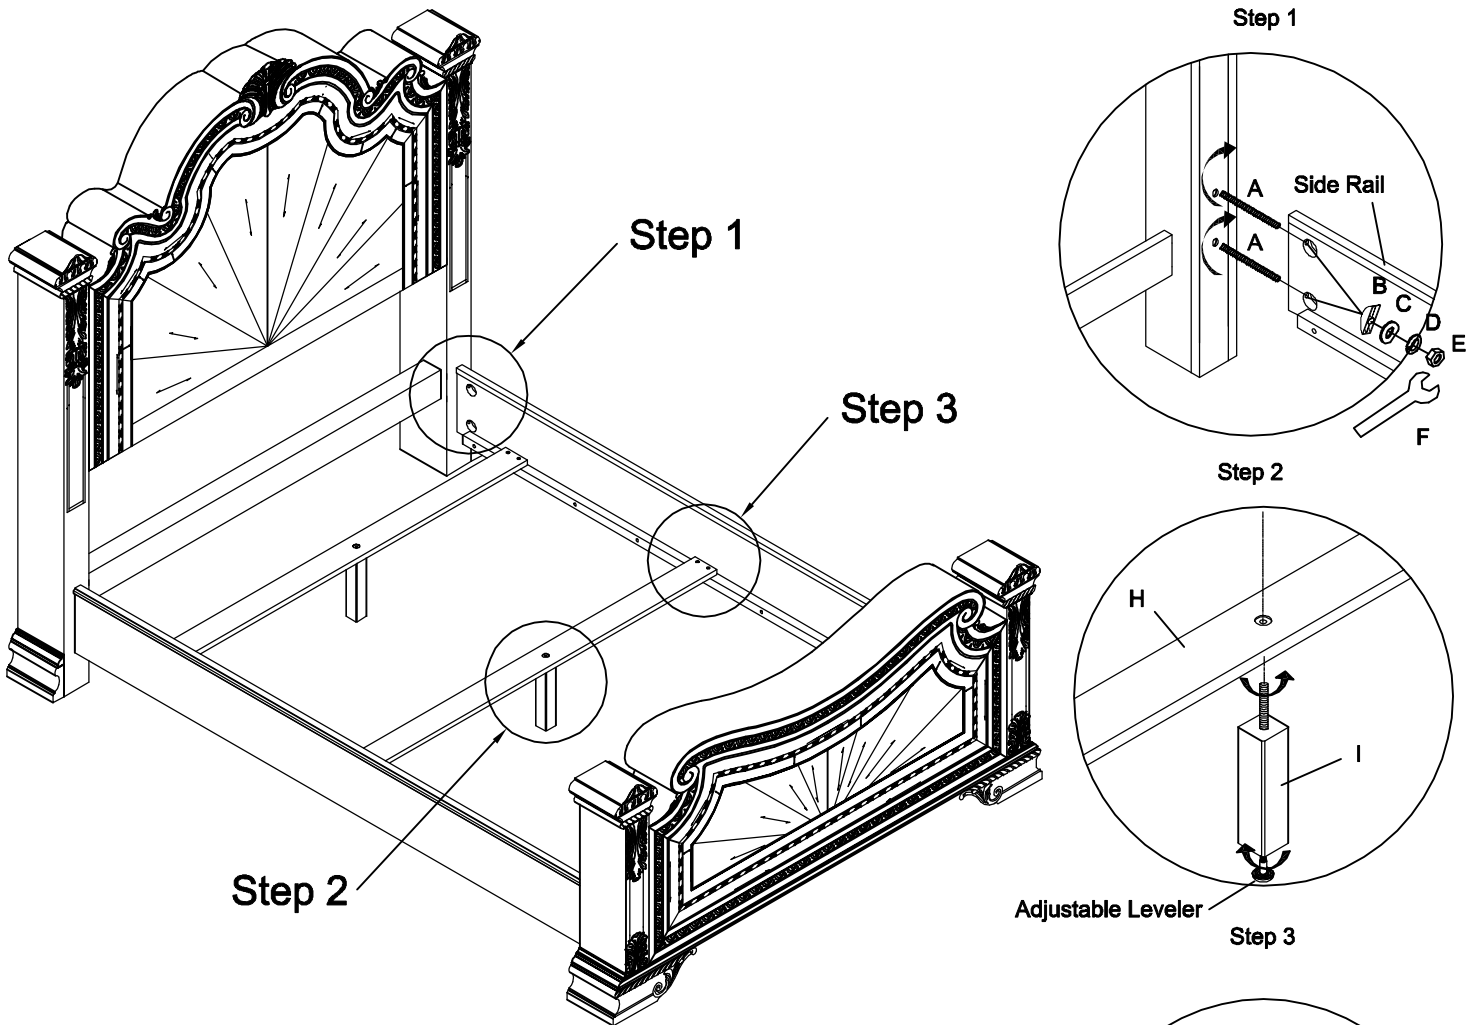

ASSEMBLY INSTRUCTION

43155HB/FB/RS
ESTATE BED

Thank you for purchasing this quality product. Be sure to check all packing material carefully for small parts, which may have come loose inside the carton during shipment. Identify and count all parts and compare with the Parts List below.

NO.	Parts List	Q'ty(5/0)
A	Bolt	8
B	Flat Washer	8
C	Flat Washer	8
D	Lock Washer	8
E	Nut	8
F	Wrench	1
G	Screw	12
H	Mattress Support Slat	3
I	Slat Support	3

It is suggested that at least two people work together for this assembly process.
Caution: Moving the bed with the side rail locked in place may cause damage.