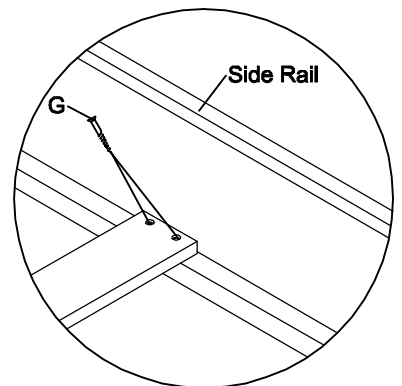

ASSEMBLY INSTRUCTION

43155HB/FB/RS
ESTATE BED

Thank you for purchasing this quality product. Be sure to check all packing material carefully for small parts, which may have come loose inside the carton during shipment. Identify and count all parts and compare with the Parts List below.

NO.	Parts List	Q'ty(5/0)
A	Bolt	8
B	Flat Washer	8
C	Flat Washer	8
D	Lock Washer	8
E	Nut	8
F	Wrench	1
G	Screw	12
H	Mattress Support Slat	3
I	Slat Support	3

It is suggested that at least two people work together for this assembly process.
Caution: Moving the bed with the side rail locked in place may cause damage.