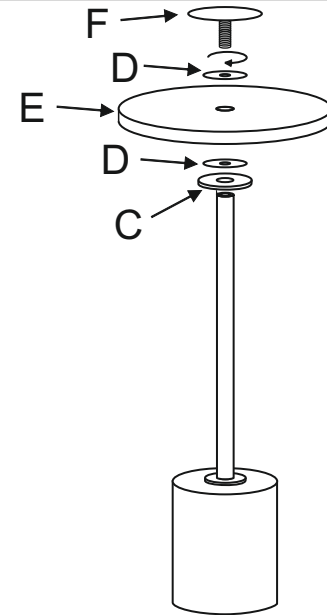

Assembly Instructions

Xyler Drink Table

Parts

A		Base - 1 Pc
B		Stem - 1 Pc
C		Metal Washer - 1 Pc
D		Silicon Washer - 2 Pc
E		Glass Top - 1 Pc
F		Threaded Disc - 1 Pc

Step-1

Step-2

Assembled