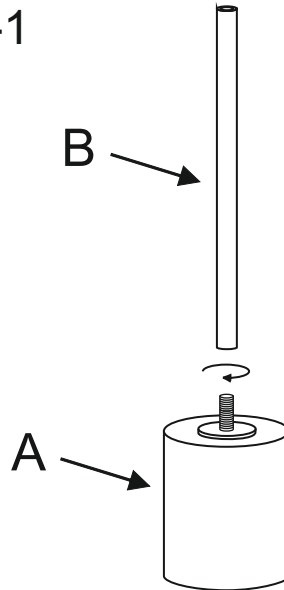

Assembly Instructions

Xyler Drink Table

Parts

A		Base - 1 Pc
B		Stem - 1 Pc
C		Metal Washer - 1 Pc
D		Silicon Washer - 2 Pc
E		Glass Top - 1 Pc
F		Threaded Disc - 1 Pc

Step-1

Step-2

Assembled