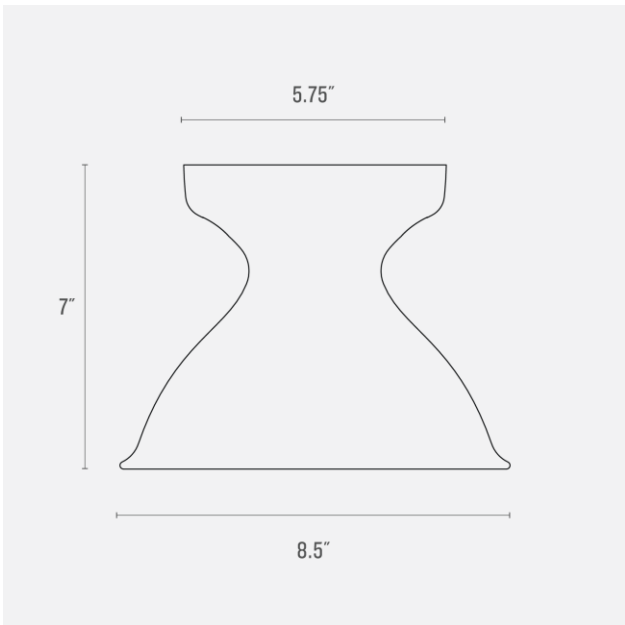

Voltage: 120/220 Volts

Location Rating: Damp

Dimensions:

Overall: 7" H x 8.25" W x 8.25" D

Canopy: 5.75" W x 5.75" D

Materials: Ceramic

One year guarantee

Color Option(s)