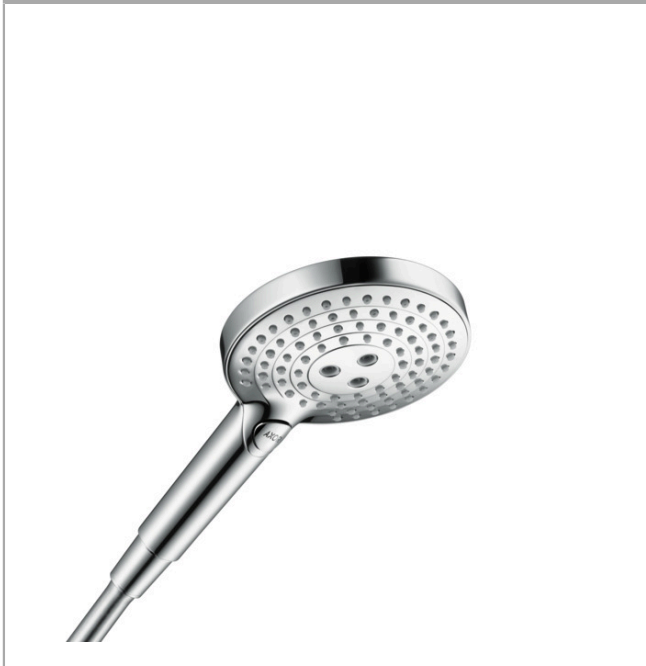

AXOR ShowerSolutions
Handshower 120 3-jet, 2.5 GPM
 Finishes : **polished black chrome** Part no. : **26053331**

Description

Features

- Spray modes: PowderRain, Rain, Whirl
- 87 no-clog spray channels
- Select button for comfortable alternation of spray modes
- Flow: 2.5 GPM (9.5 L/Min)

Technology

Compliance

Product image

Scale drawing