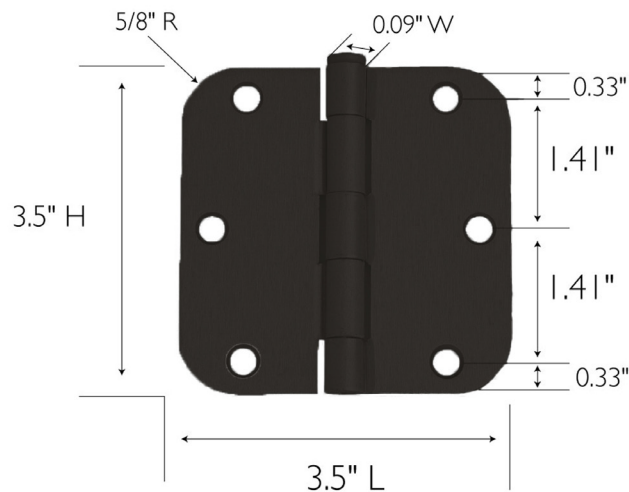

6-Hole 3.5" x 3.5", 5/8" Radius Door Hinge 12-Pack
Oil Rubbed Bronze

SPECIFICATIONS

MATERIAL CONSTRUCTION:	Steel
MOUNTING HARDWARE INCLUDED:	#9 x 3/4" screws x 6
TOOLS NEEDED FOR INSTALLATION:	Screwdriver
ASSEMBLED DIMENSIONS:	3.5" H x 3.5" L x 0.13" W
ASSEMBLED WEIGHT:	4.93 lbs
CORNER RADIUS:	5/8"
HINGE TYPE:	Butt Hinge