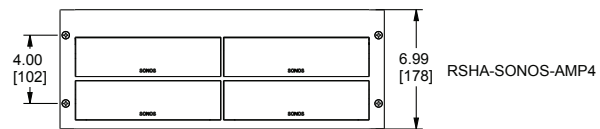

specifications:

EIA compliant 19" RSH Series Sonos Amp rackshelf shall be Middle Atlantic Products model # RSHA-SONOS-AMP_ (number of Sonos Amps, refer to chart) to accommodate _(2, 4 6, refer to chart) Sonos Amps, with a black, brushed and anodized finish. RSH Series Sonos Amp rackshelf shall be_(2, 4, 5, refer to chart) rackspaces, include (1, 2 refer to chart) lacer bars and include clamping bars. RSH Series Sonos Amp rackshelf shall be constructed of the following material s: vented bottoms and side panels (ears) shall be steel with a durable flat black powder coat finish, faceplate shall be aluminum. RSH Series Sonos Amp rackshelf shall be manufactured by an ISO 9001 and ISO 14001 registered company. RSH Series Sonos Amp rackshelf shall be warrantied to be free from defects in material or workmanship under normal use and conditions for the lifetime of the product.

96-01257 / rev b / 5-29-20

RSH Series

Sonos Amp Basic Dimensions

NOTE(S):
 1) ALL DIMENSIONS IN FORMAT:
 INCHES [MILLIMETERS]
 2) BLACK BRUSHED AND ANODIZED FINISH
 3) SHOWN WITH SONOS MODEL # AMP INSTALLED