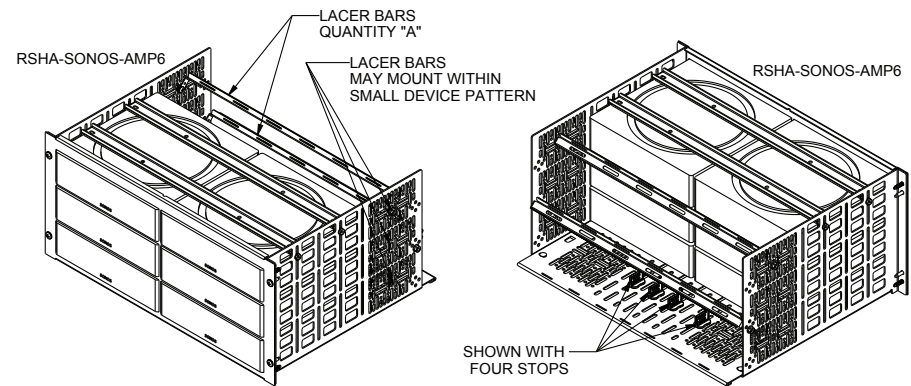

RSH Series

Sonos Amp Basic Dimensions

NOTE(S):
1) ALL DIMENSIONS IN FORMAT:
INCHES [MILLIMETERS]
2) BLACK BRUSHED AND ANODIZED FINISH
3) SHOWN WITH SONOS MODEL # AMP INSTALLED

MODEL NUMBER	RACK SPACES	HEIGHT	# OF SONOS AMPS	# OF LACER BARS "A"	PATTERN HEIGHT "B"
RSHA-SONOS-AMP2	2 RU	3.49 [89]	2	1	2.32 [59]
RSHA-SONOS-AMP4	4 RU	6.99 [178]	4	2	5.61 [142]
RSHA-SONOS-AMP6	5 RU	8.74 [222]	6	2	7.63 [194]

what great systems are built on.™

A brand of Legrand

Middle Atlantic Products

middleatlantic.com | middleatlantic.ca