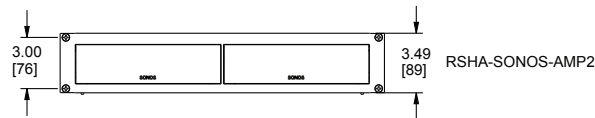

specifications:

EIA compliant 19" RSH Series Sonos Amp rackshelf shall be Middle Atlantic Products model # RSHA-SONOS-AMP_ (number of Sonos Amps, refer to chart) to accommodate _(2, 4 6, refer to chart) Sonos Amps, with a black, brushed and anodized finish. RSH Series Sonos Amp rackshelf shall be_(2, 4, 5, refer to chart) rackspaces, include (1, 2 refer to chart) lacer bars and include clamping bars. RSH Series Sonos Amp rackshelf shall be constructed of the following material s: vented bottoms and side panels (ears) shall be steel with a durable flat black powder coat finish, faceplate shall be aluminum. RSH Series Sonos Amp rackshelf shall be manufactured by an ISO 9001 and ISO 14001 registered company. RSH Series Sonos Amp rackshelf shall be warrantied to be free from defects in material or workmanship under normal use and conditions for the lifetime of the product.

96-01257 / rev b / 5-29-20

RSH Series

Sonos Amp Basic Dimensions

NOTE(S):
 1) ALL DIMENSIONS IN FORMAT:
 INCHES [MILLIMETERS]
 2) BLACK BRUSHED AND ANODIZED FINISH
 3) SHOWN WITH SONOS MODEL # AMP INSTALLED