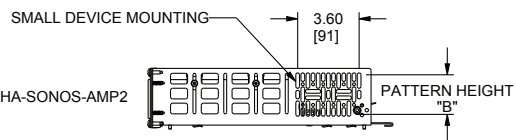

specifications:

EIA compliant 19" RSH Series Sonos Amp rackshelf shall be Middle Atlantic Products model # RSHA-SONOS-AMP_ (number of Sonos Amps, refer to chart) to accommodate _(2, 4 6, refer to chart) Sonos Amps, with a black, brushed and anodized finish. RSH Series Sonos Amp rackshelf shall be_(2, 4, 5, refer to chart) rackspaces, include (1, 2 refer to chart) lacer bars and include clamping bars. RSH Series Sonos Amp rackshelf shall be constructed of the following material s: vented bottoms and side panels (ears) shall be steel with a durable flat black powder coat finish, faceplate shall be aluminum. RSH Series Sonos Amp rackshelf shall be manufactured by an ISO 9001 and ISO 14001 registered company. RSH Series Sonos Amp rackshelf shall be warrantied to be free from defects in material or workmanship under normal use and conditions for the lifetime of the product.

96-01257 / rev b / 5-29-20

RSH Series

Sonos Amp Basic Dimensions

NOTE(S):
 1) ALL DIMENSIONS IN FORMAT:
 INCHES [MILLIMETERS]
 2) BLACK BRUSHED AND ANODIZED FINISH
 3) SHOWN WITH SONOS MODEL # AMP INSTALLED