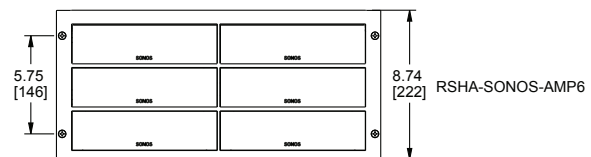

specifications:

EIA compliant 19" RSH Series Sonos Amp rackshelf shall be Middle Atlantic Products model # RSHA-SONOS-AMP_ (number of Sonos Amps, refer to chart) to accommodate _(2, 4 6, refer to chart) Sonos Amps, with a black, brushed and anodized finish. RSH Series Sonos Amp rackshelf shall be_(2, 4, 5, refer to chart) rackspaces, include (1, 2 refer to chart) lacer bars and include clamping bars. RSH Series Sonos Amp rackshelf shall be constructed of the following material s: vented bottoms and side panels (ears) shall be steel with a durable flat black powder coat finish, faceplate shall be aluminum. RSH Series Sonos Amp rackshelf shall be manufactured by an ISO 9001 and ISO 14001 registered company. RSH Series Sonos Amp rackshelf shall be warrantied to be free from defects in material or workmanship under normal use and conditions for the lifetime of the product.

96-01257 / rev b / 5-29-20

RSH Series

Sonos Amp Basic Dimensions

NOTE(S):
 1) ALL DIMENSIONS IN FORMAT:
 INCHES [MILLIMETERS]
 2) BLACK BRUSHED AND ANODIZED FINISH
 3) SHOWN WITH SONOS MODEL # AMP INSTALLED