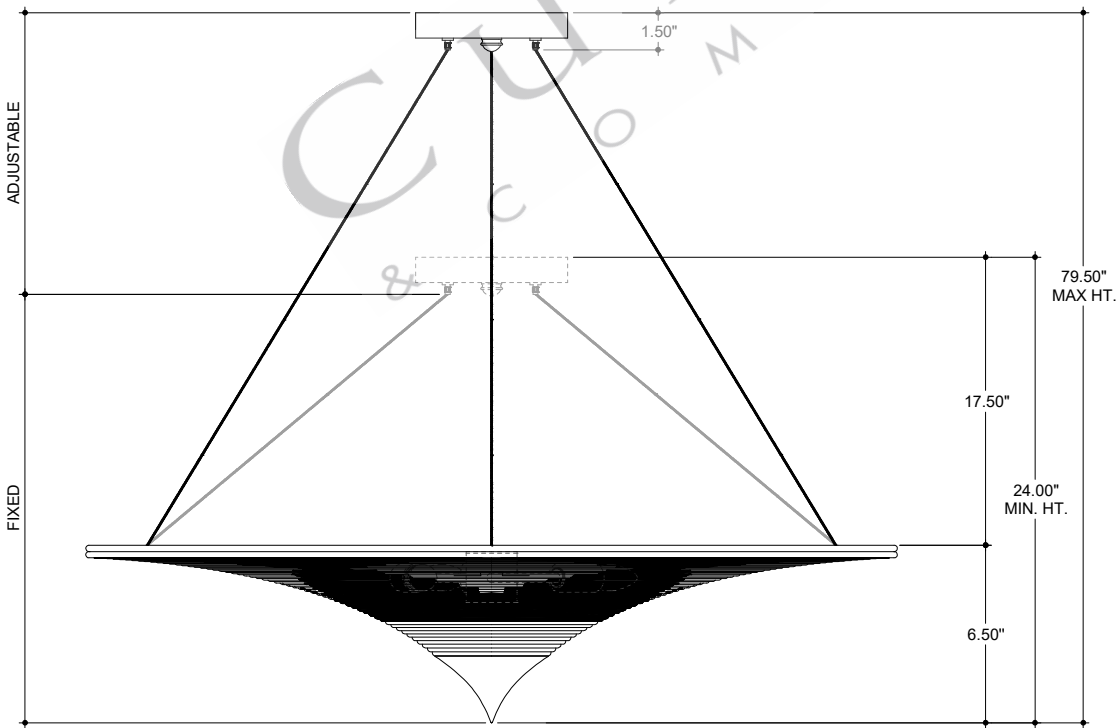

31.75" DIA. BODY  
 6.00" DIA. CANOPY  
 1.00" H X 4.25" W  
 CROSS BAR

TOP VIEW

CANOPY DETAIL

FRONT VIEW

9000-0797

ALL WORK © 2021 CURREY & COMPANY