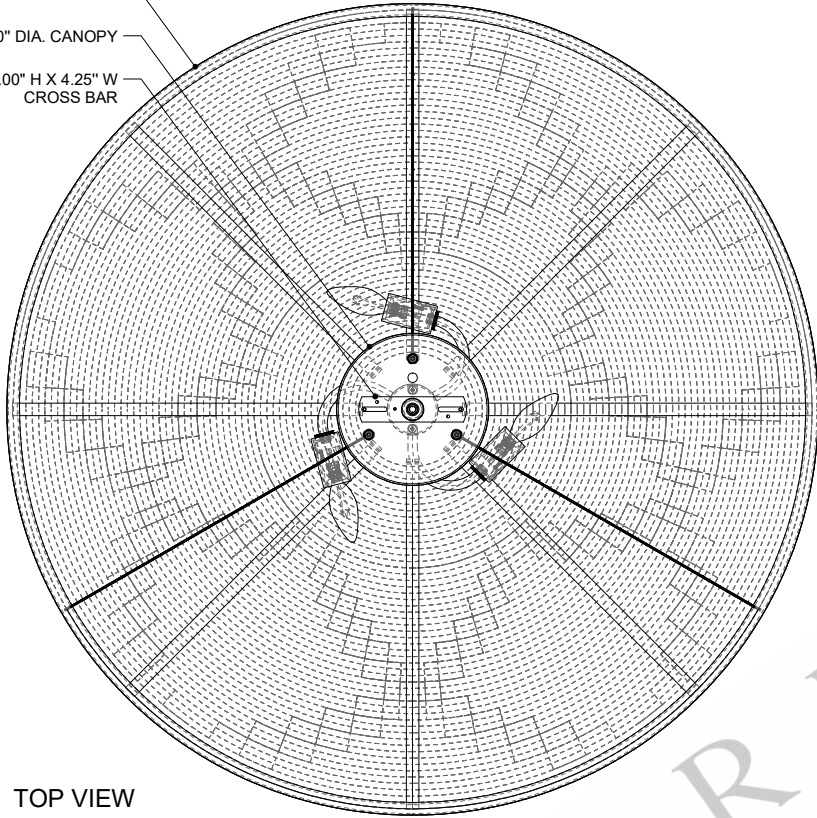

31.75" DIA. BODY  
 6.00" DIA. CANOPY  
 1.00" H X 4.25" W  
 CROSS BAR

TOP VIEW

CANOPY DETAIL

FRONT VIEW

9000-0797

ALL WORK © 2021 CURREY & COMPANY