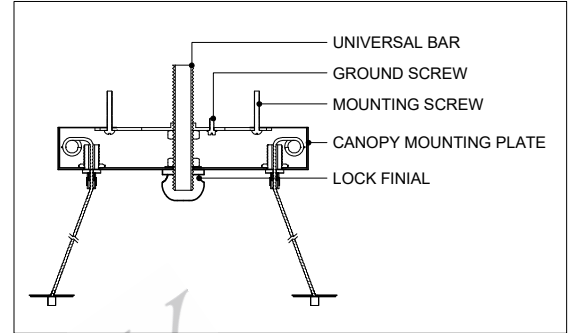

31.75" DIA. BODY  
 6.00" DIA. CANOPY  
 1.00" H X 4.25" W  
 CROSS BAR

TOP VIEW

CANOPY DETAIL

FRONT VIEW

9000-0797

ALL WORK © 2021 CURREY & COMPANY