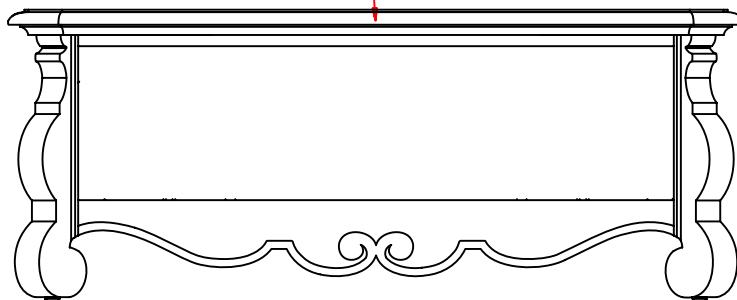

Note: Anti-tip kit restraint is provided.
Please follow the instructions enclosed with the pack.