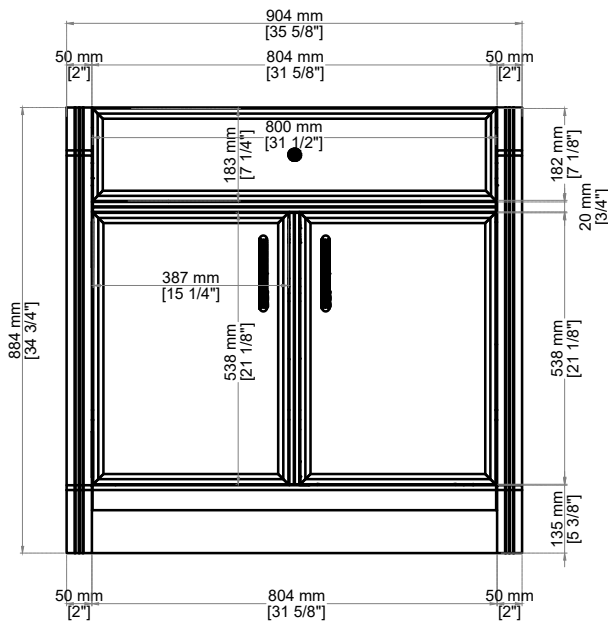

BELLSHIRE 36" SINGLE VANITY

660-V36-HNO
660-V36-BW

JAMES MARTIN VANITIES®

Features and Materials

- Solids: Poplar
- Veneers: Poplar
- Panels: MDF Moisture-Resistant
- Installation Type: Freestanding with Legs
- Number of Basins: One, With Optional 3cm Top
- Number of Doors: Two
- Number of Drawers: Three
- Drawer Box Material and Construction: 12mm, MDF Moisture-Resistant English Dovetail Joinery
- Assembly Type: Installation of Optional 3cm Top with Sink
- Assembly Type: Cabinet comes fully assembled
- Hardware Material and Finish: Antimony & Champagne Brass.
- Fits Drain Hole Size: 1 3/4"
- Full Extension, Soft Close Glides
- European Soft Close Hinges
- Adjustable Levelers

Dimension

- Width: 35-5/8"
- Depth: 23-1/4"
- Height: 34-3/4"
- Rough-In Height: 21"

Knob

Visit website for warranty and installation information
<http://www.jamesmartinvanities.com>

BELLSHIRE 36" SINGLE VANITY

660-V36-HNO
660-V36-BW

JAMES MARTIN VANITIES®

Top View

Organizer

Front View

Side View

All dimensions are nominal

Diagrams are of cabinet only-James Martin Optional Countertops and sinks are not shown

Visit website for warranty and installation information
<http://www.jamesmartinvanities.com>

BELLSHIRE 36" SINGLE VANITY

660-V36-HNO
660-V36-BW

Top View

Back View

Side View

All dimensions are nominal

Diagrams are of cabinet only-James Martin Optional Countertops and sinks are not shown