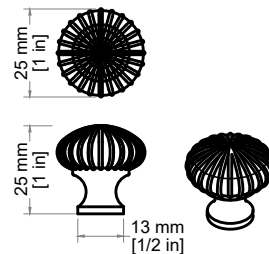

BELLSHIRE 36" SINGLE VANITY

660-V36-HNO
660-V36-BW

JAMES MARTIN VANITIES®

Features and Materials

- Solids: Poplar
- Veneers: Poplar
- Panels: MDF Moisture-Resistant
- Installation Type: Freestanding with Legs
- Number of Basins: One, With Optional 3cm Top
- Number of Doors: Two
- Number of Drawers: Three
- Drawer Box Material and Construction: 12mm, MDF Moisture-Resistant English Dovetail Joinery
- Assembly Type: Installation of Optional 3cm Top with Sink
- Assembly Type: Cabinet comes fully assembled
- Hardware Material and Finish: Antimony & Champagne Brass.
- Fits Drain Hole Size: 1 3/4"
- Full Extension, Soft Close Glides
- European Soft Close Hinges
- Adjustable Levelers

Dimension

- Width: 35-5/8"
- Depth: 23-1/4"
- Height: 34-3/4"
- Rough-In Height: 21"

Knob

Visit website for warranty and installation information
<http://www.jamesmartinvanities.com>

BELLSHIRE 36" SINGLE VANITY

660-V36-HNO
660-V36-BW

JAMES MARTIN VANITIES®

Top View

Organizer

Front View

Side View

All dimensions are nominal

Diagrams are of cabinet only-James Martin Optional Countertops and sinks are not shown

Visit website for warranty and installation information
<http://www.jamesmartinvanities.com>

BELLSHIRE 36" SINGLE VANITY

660-V36-HNO
660-V36-BW

Top View

Back View

Side View

All dimensions are nominal

Diagrams are of cabinet only-James Martin Optional Countertops and sinks are not shown