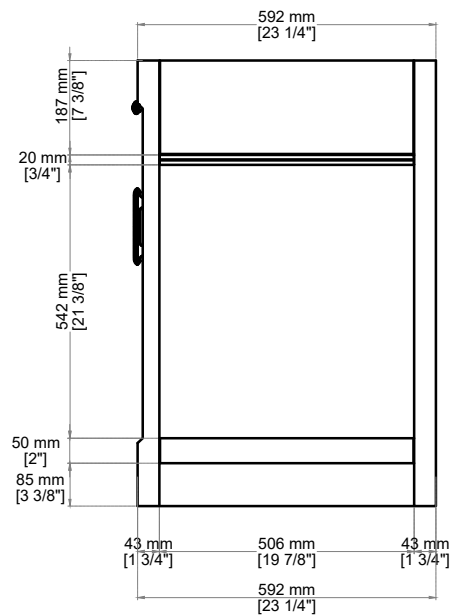

BELLSHIRE 36" SINGLE VANITY

660-V36-HNO
660-V36-BW

JAMES MARTIN VANITIES®

Features and Materials

- Solids: Poplar
- Veneers: Poplar
- Panels: MDF Moisture-Resistant
- Installation Type: Freestanding with Legs
- Number of Basins: One, With Optional 3cm Top
- Number of Doors: Two
- Number of Drawers: Three
- Drawer Box Material and Construction: 12mm, MDF Moisture-Resistant English Dovetail Joinery
- Assembly Type: Installation of Optional 3cm Top with Sink
- Assembly Type: Cabinet comes fully assembled
- Hardware Material and Finish: Antimony & Champagne Brass.
- Fits Drain Hole Size: 1 3/4"
- Full Extension, Soft Close Glides
- European Soft Close Hinges
- Adjustable Levelers

Dimension

- Width: 35-5/8"
- Depth: 23-1/4"
- Height: 34-3/4"
- Rough-In Height: 21"

Knob

Visit website for warranty and installation information
<http://www.jamesmartinvanities.com>

BELLSHIRE 36" SINGLE VANITY

660-V36-HNO
660-V36-BW

JAMES MARTIN VANITIES®

Top View

Organizer

Front View

Side View

All dimensions are nominal

Diagrams are of cabinet only-James Martin Optional Countertops and sinks are not shown

Visit website for warranty and installation information
<http://www.jamesmartinvanities.com>

BELLSHIRE 36" SINGLE VANITY

660-V36-HNO
660-V36-BW

Top View

Back View

Side View

All dimensions are nominal

Diagrams are of cabinet only-James Martin Optional Countertops and sinks are not shown