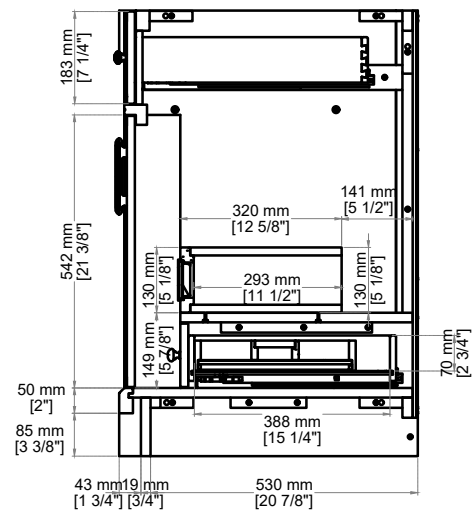

BELLSHIRE 36" SINGLE VANITY

660-V36-HNO
660-V36-BW

JAMES MARTIN VANITIES®

Features and Materials

- Solids: Poplar
- Veneers: Poplar
- Panels: MDF Moisture-Resistant
- Installation Type: Freestanding with Legs
- Number of Basins: One, With Optional 3cm Top
- Number of Doors: Two
- Number of Drawers: Three
- Drawer Box Material and Construction: 12mm, MDF Moisture-Resistant English Dovetail Joinery
- Assembly Type: Installation of Optional 3cm Top with Sink
- Assembly Type: Cabinet comes fully assembled
- Hardware Material and Finish: Antimony & Champagne Brass.
- Fits Drain Hole Size: 1 3/4"
- Full Extension, Soft Close Glides
- European Soft Close Hinges
- Adjustable Levelers

Dimension

- Width: 35-5/8"
- Depth: 23-1/4"
- Height: 34-3/4"
- Rough-In Height: 21"

Knob

Visit website for warranty and installation information
<http://www.jamesmartinvanities.com>

BELLSHIRE 36" SINGLE VANITY

660-V36-HNO
660-V36-BW

JAMES MARTIN VANITIES®

Top View

Organizer

Front View

Side View

All dimensions are nominal

Diagrams are of cabinet only-James Martin Optional Countertops and sinks are not shown

Visit website for warranty and installation information
<http://www.jamesmartinvanities.com>

BELLSHIRE 36" SINGLE VANITY

660-V36-HNO
660-V36-BW

Top View

Back View

Side View

All dimensions are nominal

Diagrams are of cabinet only-James Martin Optional Countertops and sinks are not shown