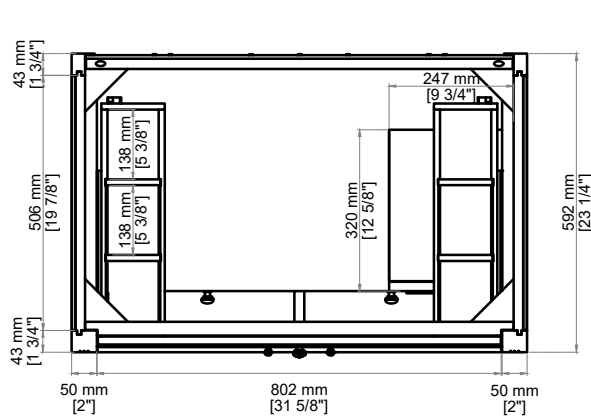

BELLSHIRE 36" SINGLE VANITY

660-V36-HNO
660-V36-BW

JAMES MARTIN VANITIES®

Features and Materials

- Solids: Poplar
- Veneers: Poplar
- Panels: MDF Moisture-Resistant
- Installation Type: Freestanding with Legs
- Number of Basins: One, With Optional 3cm Top
- Number of Doors: Two
- Number of Drawers: Three
- Drawer Box Material and Construction: 12mm, MDF Moisture-Resistant English Dovetail Joinery
- Assembly Type: Installation of Optional 3cm Top with Sink
- Assembly Type: Cabinet comes fully assembled
- Hardware Material and Finish: Antimony & Champagne Brass.
- Fits Drain Hole Size: 1 3/4"
- Full Extension, Soft Close Glides
- European Soft Close Hinges
- Adjustable Levelers

Dimension

- Width: 35-5/8"
- Depth: 23-1/4"
- Height: 34-3/4"
- Rough-In Height: 21"

Knob

Visit website for warranty and installation information
<http://www.jamesmartinvanities.com>

BELLSHIRE 36" SINGLE VANITY

660-V36-HNO
660-V36-BW

JAMES MARTIN VANITIES®

Top View

Organizer

Front View

Side View

All dimensions are nominal

Diagrams are of cabinet only-James Martin Optional Countertops and sinks are not shown

Visit website for warranty and installation information
<http://www.jamesmartinvanities.com>

BELLSHIRE 36" SINGLE VANITY

660-V36-HNO
660-V36-BW

Top View

Back View

Side View

All dimensions are nominal

Diagrams are of cabinet only-James Martin Optional Countertops and sinks are not shown