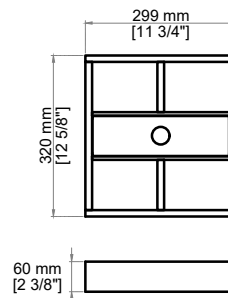

BELLSHIRE 36" SINGLE VANITY

660-V36-HNO
660-V36-BW

JAMES MARTIN VANITIES®

Features and Materials

- Solids: Poplar
- Veneers: Poplar
- Panels: MDF Moisture-Resistant
- Installation Type: Freestanding with Legs
- Number of Basins: One, With Optional 3cm Top
- Number of Doors: Two
- Number of Drawers: Three
- Drawer Box Material and Construction: 12mm, MDF Moisture-Resistant English Dovetail Joinery
- Assembly Type: Installation of Optional 3cm Top with Sink
- Assembly Type: Cabinet comes fully assembled
- Hardware Material and Finish: Antimony & Champagne Brass.
- Fits Drain Hole Size: 1 3/4"
- Full Extension, Soft Close Glides
- European Soft Close Hinges
- Adjustable Levelers

Dimension

- Width: 35-5/8"
- Depth: 23-1/4"
- Height: 34-3/4"
- Rough-In Height: 21"

Knob

Visit website for warranty and installation information
<http://www.jamesmartinvanities.com>

BELLSHIRE 36" SINGLE VANITY

660-V36-HNO
660-V36-BW

JAMES MARTIN VANITIES®

Top View

Organizer

Front View

Side View

All dimensions are nominal

Diagrams are of cabinet only-James Martin Optional Countertops and sinks are not shown

Visit website for warranty and installation information
<http://www.jamesmartinvanities.com>

BELLSHIRE 36" SINGLE VANITY

660-V36-HNO
660-V36-BW

Top View

Back View

Side View

All dimensions are nominal

Diagrams are of cabinet only-James Martin Optional Countertops and sinks are not shown