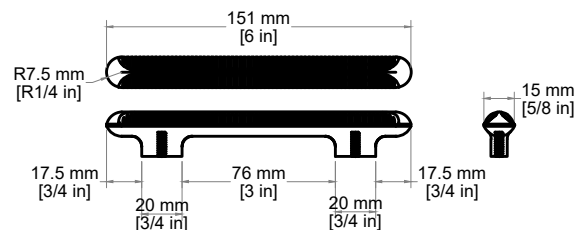

BELLSHIRE 36" SINGLE VANITY

660-V36-HNO
660-V36-BW

JAMES MARTIN VANITIES®

Features and Materials

- Solids: Poplar
- Veneers: Poplar
- Panels: MDF Moisture-Resistant
- Installation Type: Freestanding with Legs
- Number of Basins: One, With Optional 3cm Top
- Number of Doors: Two
- Number of Drawers: Three
- Drawer Box Material and Construction: 12mm, MDF Moisture-Resistant English Dovetail Joinery
- Assembly Type: Installation of Optional 3cm Top with Sink
- Assembly Type: Cabinet comes fully assembled
- Hardware Material and Finish: Antimony & Champagne Brass.
- Fits Drain Hole Size: 1 3/4"
- Full Extension, Soft Close Glides
- European Soft Close Hinges
- Adjustable Levelers

Dimension

- Width: 35-5/8"
- Depth: 23-1/4"
- Height: 34-3/4"
- Rough-In Height: 21"

Knob

Visit website for warranty and installation information
<http://www.jamesmartinvanities.com>

BELLSHIRE 36" SINGLE VANITY

660-V36-HNO
660-V36-BW

JAMES MARTIN VANITIES®

Top View

Organizer

Front View

Side View

All dimensions are nominal

Diagrams are of cabinet only-James Martin Optional Countertops and sinks are not shown

Visit website for warranty and installation information
<http://www.jamesmartinvanities.com>

BELLSHIRE 36" SINGLE VANITY

660-V36-HNO
660-V36-BW

Top View

Back View

Side View

All dimensions are nominal

Diagrams are of cabinet only-James Martin Optional Countertops and sinks are not shown