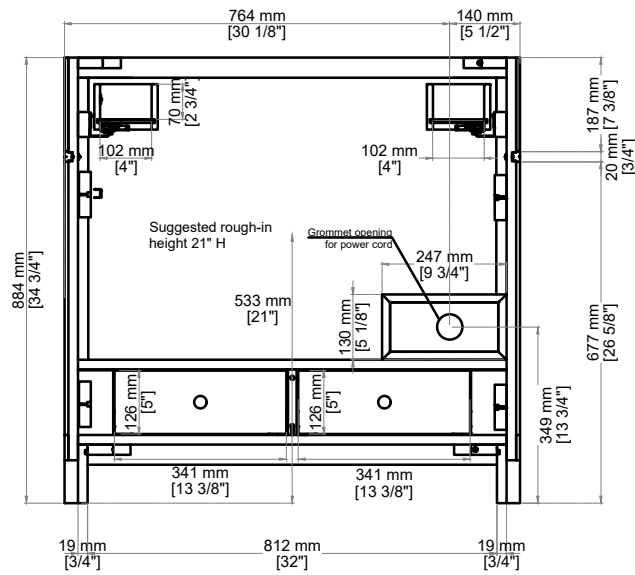

BELLSHIRE 36" SINGLE VANITY

660-V36-HNO
660-V36-BW

JAMES MARTIN VANITIES®

Features and Materials

- Solids: Poplar
- Veneers: Poplar
- Panels: MDF Moisture-Resistant
- Installation Type: Freestanding with Legs
- Number of Basins: One, With Optional 3cm Top
- Number of Doors: Two
- Number of Drawers: Three
- Drawer Box Material and Construction: 12mm, MDF Moisture-Resistant English Dovetail Joinery
- Assembly Type: Installation of Optional 3cm Top with Sink
- Assembly Type: Cabinet comes fully assembled
- Hardware Material and Finish: Antimony & Champagne Brass.
- Fits Drain Hole Size: 1 3/4"
- Full Extension, Soft Close Glides
- European Soft Close Hinges
- Adjustable Levelers

Dimension

- Width: 35-5/8"
- Depth: 23-1/4"
- Height: 34-3/4"
- Rough-In Height: 21"

Knob

Visit website for warranty and installation information
<http://www.jamesmartinvanities.com>

BELLSHIRE 36" SINGLE VANITY

660-V36-HNO
660-V36-BW

JAMES MARTIN VANITIES®

Top View

Organizer

Front View

Side View

All dimensions are nominal

Diagrams are of cabinet only-James Martin Optional Countertops and sinks are not shown

Visit website for warranty and installation information
<http://www.jamesmartinvanities.com>

BELLSHIRE 36" SINGLE VANITY

660-V36-HNO
660-V36-BW

Top View

Back View

Side View

All dimensions are nominal

Diagrams are of cabinet only-James Martin Optional Countertops and sinks are not shown