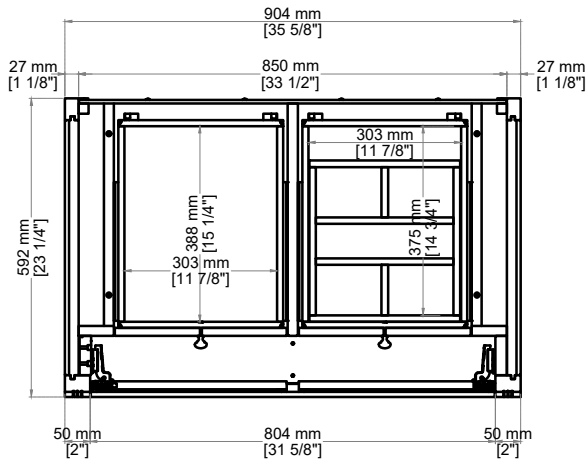

BELLSHIRE 36" SINGLE VANITY

660-V36-HNO
660-V36-BW

JAMES MARTIN VANITIES®

Features and Materials

- Solids: Poplar
- Veneers: Poplar
- Panels: MDF Moisture-Resistant
- Installation Type: Freestanding with Legs
- Number of Basins: One, With Optional 3cm Top
- Number of Doors: Two
- Number of Drawers: Three
- Drawer Box Material and Construction: 12mm, MDF Moisture-Resistant English Dovetail Joinery
- Assembly Type: Installation of Optional 3cm Top with Sink
- Assembly Type: Cabinet comes fully assembled
- Hardware Material and Finish: Antimony & Champagne Brass.
- Fits Drain Hole Size: 1 3/4"
- Full Extension, Soft Close Glides
- European Soft Close Hinges
- Adjustable Levelers

Dimension

- Width: 35-5/8"
- Depth: 23-1/4"
- Height: 34-3/4"
- Rough-In Height: 21"

Knob

Visit website for warranty and installation information
<http://www.jamesmartinvanities.com>

BELLSHIRE 36" SINGLE VANITY

660-V36-HNO
660-V36-BW

JAMES MARTIN VANITIES®

Top View

Organizer

Front View

Side View

All dimensions are nominal

Diagrams are of cabinet only-James Martin Optional Countertops and sinks are not shown

Visit website for warranty and installation information
<http://www.jamesmartinvanities.com>

BELLSHIRE 36" SINGLE VANITY

660-V36-HNO
660-V36-BW

Top View

Back View

Side View

All dimensions are nominal

Diagrams are of cabinet only-James Martin Optional Countertops and sinks are not shown