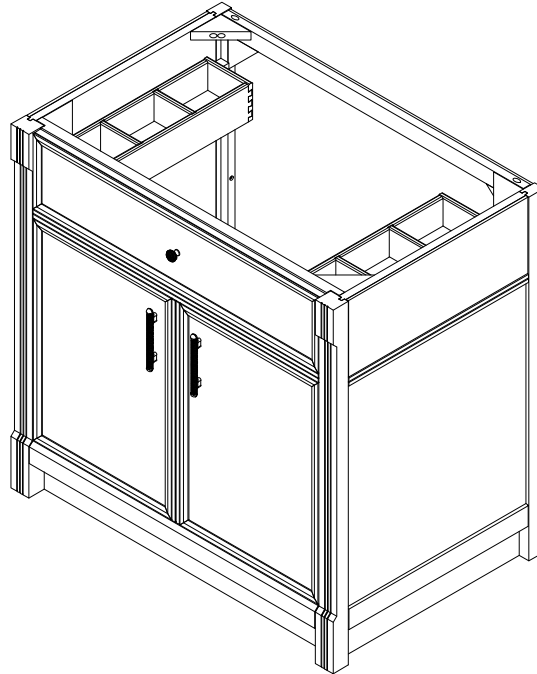

BELLSHIRE 36" SINGLE VANITY

660-V36-HNO
660-V36-BW

JAMES MARTIN VANITIES®

Features and Materials

- Solids: Poplar
- Veneers: Poplar
- Panels: MDF Moisture-Resistant
- Installation Type: Freestanding with Legs
- Number of Basins: One, With Optional 3cm Top
- Number of Doors: Two
- Number of Drawers: Three
- Drawer Box Material and Construction: 12mm, MDF Moisture-Resistant English Dovetail Joinery
- Assembly Type: Installation of Optional 3cm Top with Sink
- Assembly Type: Cabinet comes fully assembled
- Hardware Material and Finish: Antimony & Champagne Brass.
- Fits Drain Hole Size: 1 3/4"
- Full Extension, Soft Close Glides
- European Soft Close Hinges
- Adjustable Levelers

Dimension

- Width: 35-5/8"
- Depth: 23-1/4"
- Height: 34-3/4"
- Rough-In Height: 21"

Knob

Visit website for warranty and installation information
<http://www.jamesmartinvanities.com>

BELLSHIRE 36" SINGLE VANITY

660-V36-HNO
660-V36-BW

JAMES MARTIN VANITIES®

Top View

Organizer

Front View

Side View

All dimensions are nominal

Diagrams are of cabinet only-James Martin Optional Countertops and sinks are not shown