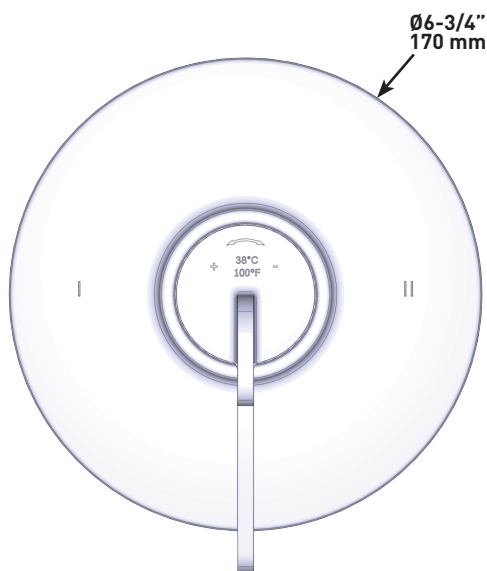

For warranty or additional information, contact:

U.S.A.
houseofrohl.com/support
1-800-777-9762

QUEBEC / MARITIMES / WESTERN CANADA
QUÉBEC / MARITIMES / OUEST CANADIEN
QUEBEC / MARITIMOS / CANADA OCCIDENTAL
houseofrohl.ca/support
1-866-473-8442

ONTARIO
houseofrohl.ca/support
1-800-287-5354

Riobel

PERRIN & ROWE
LONDON

1897
SHAW'S
ENGLAND

victoria ⊕ albert®

ROHL