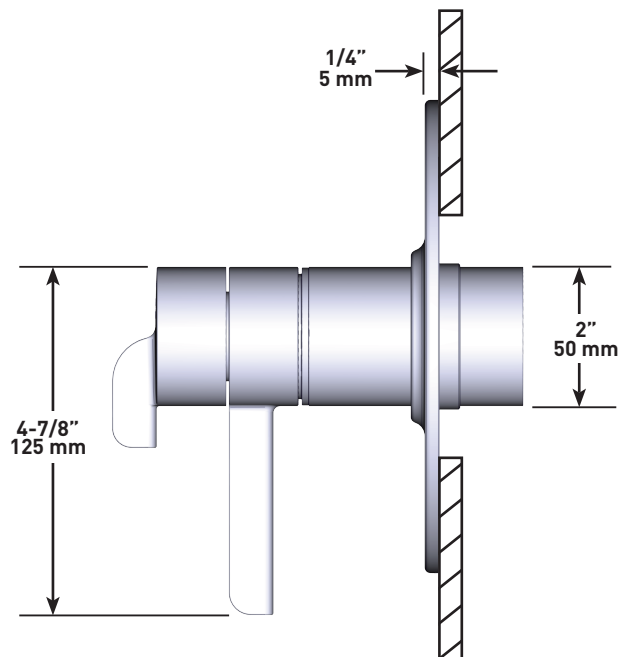

Si vous souhaitez obtenir de l'information supplémentaire à propos de la garantie ou de tout autre élément, communiquez avec :

U.S.A.
houseofrohl.com/support
1-800-777-9762

QUEBEC / MARITIMES / WESTERN CANADA
QUÉBEC / MARITIMES / OUEST CANADIEN
QUEBEC / MARITIMOS / CANADA OCCIDENTAL
houseofrohl.ca/support
1-866-473-8442

ONTARIO
houseofrohl.ca/support
1-800-287-5354