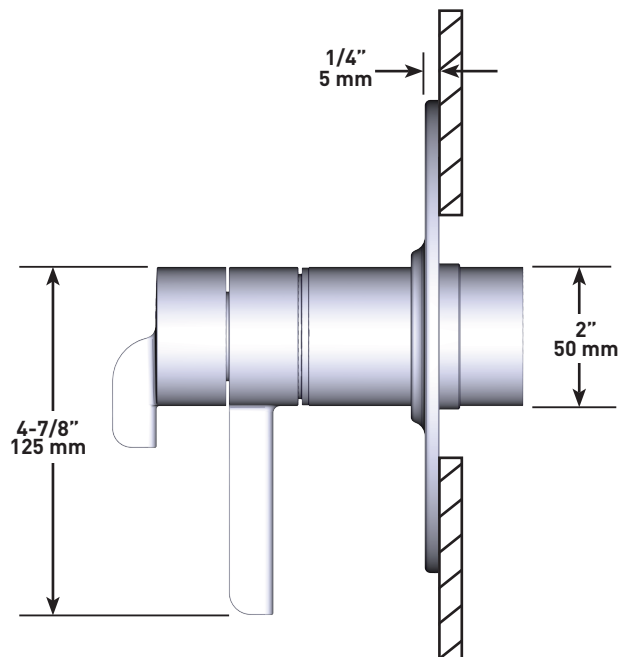

For warranty or additional information, contact:

U.S.A.
houseofrohl.com/support
1-800-777-9762

QUEBEC / MARITIMES / WESTERN CANADA
QUÉBEC / MARITIMES / OUEST CANADIEN
QUEBEC / MARITIMOS / CANADA OCCIDENTAL
houseofrohl.ca/support
1-866-473-8442

ONTARIO
houseofrohl.ca/support
1-800-287-5354

Riobel

PERRIN & ROWE
LONDON

1897
SHAW'S
ENGLAND

victoria ⊕ albert®

ROHL