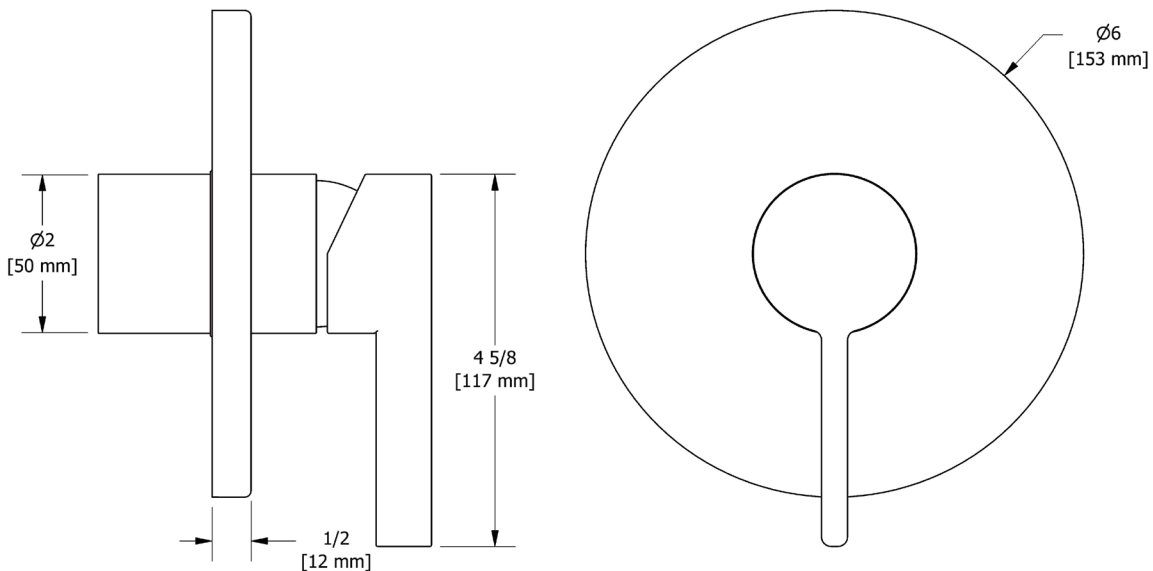

For warranty or additional information, contact:

U.S.A.
houseofrohl.com/support
1-800-777-9762

QUEBEC / MARITIMES / WESTERN CANADA
QUÉBEC / MARITIMES / OUEST CANADIEN
QUEBEC / MARITIMOS / CANADA OCCIDENTAL
houseofrohl.ca/support
1-866-473-8442

ONTARIO
houseofrohl.ca/support
1-800-287-5354