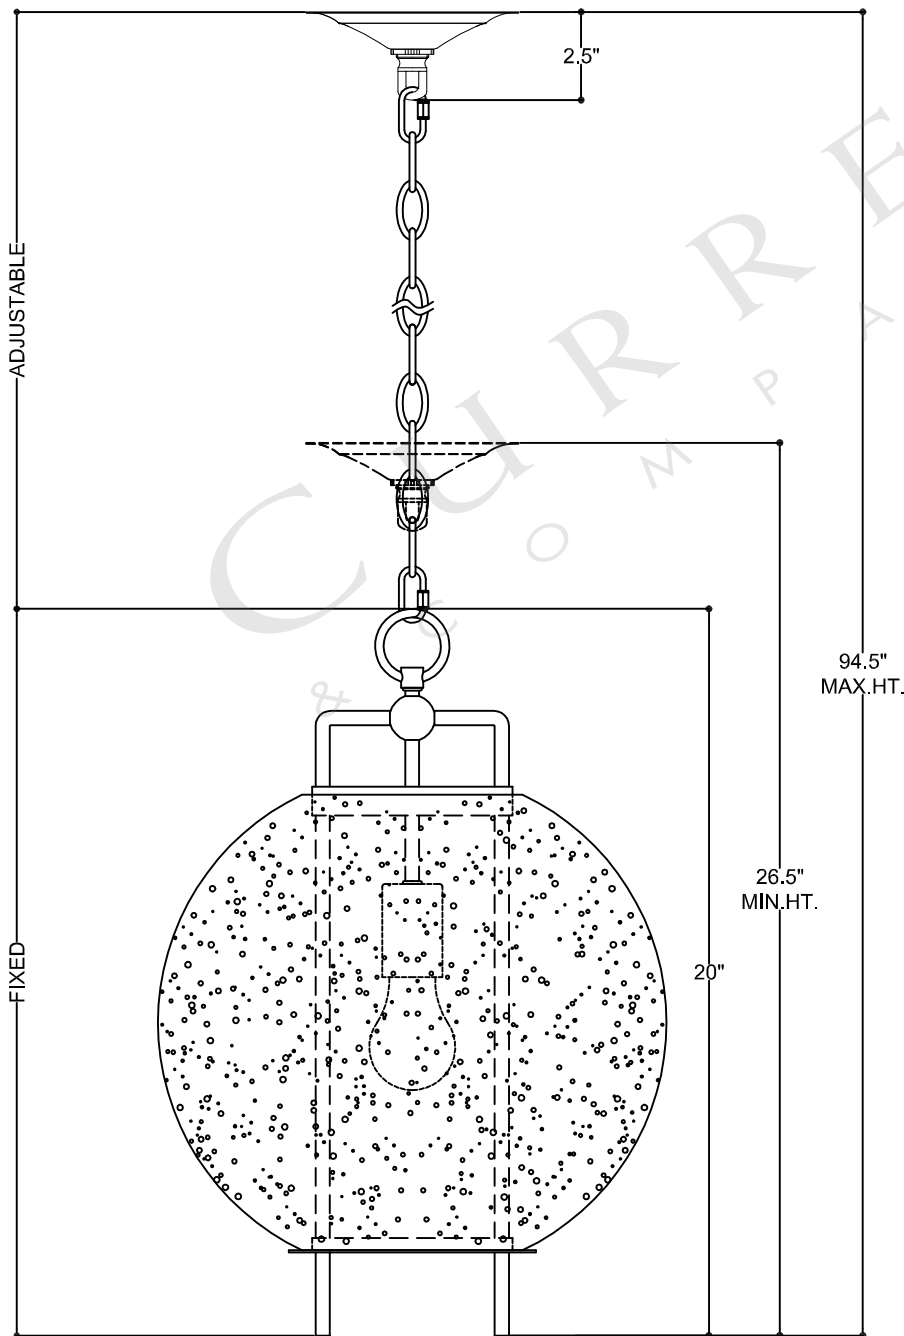

TOP VIEW

CANOPY DETAIL

FRONT VIEW

9000-0599B

ALL WORK © 2019 CURREY & COMPANY