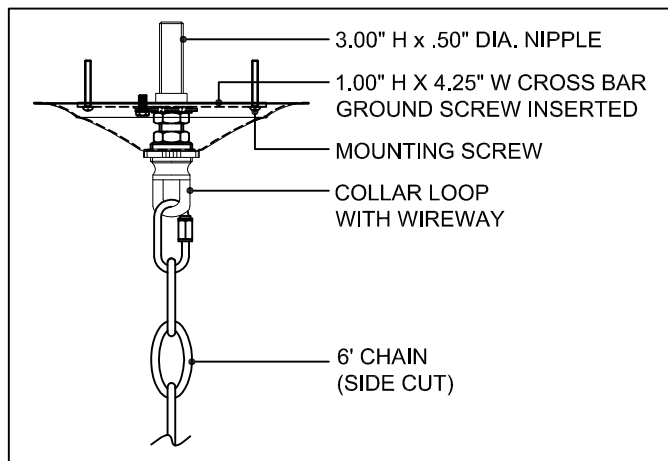

TOP VIEW

CANOPY DETAIL

FRONT VIEW

9000-0599B

ALL WORK © 2019 CURREY & COMPANY