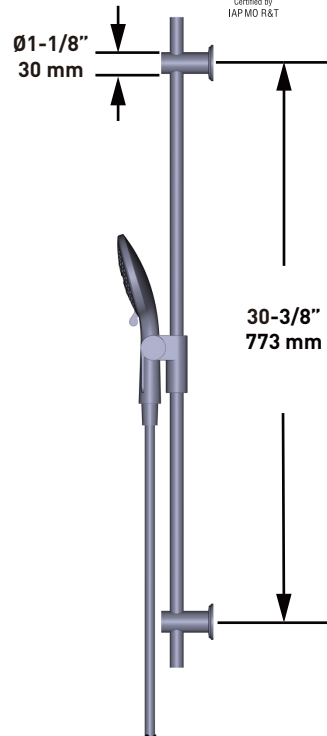

DESCRIPTION

- 4375 5-function handshower
- 59" (150 cm) shower hose with 2 check valves
- Ø 3/4" (19mm) slide bar

FLOW

- 1.8 GPM/6.8 LPM at 80 PSI

STANDARDS

- CSA B125.1 / ASME A112.18.1
- CEC

WARRANTY

- Most products or parts carry "Limited Warranties" against manufacturing defects. For US customers please visit houseofrohl.com/support and for Canadian customers please visit houseofrohl.ca/support for complete product and finish warranty.

SPECIFICATIONS

Handshower Set With 36" Slide Bar and 5-Function Handshower

MODELS: 4872

For warranty or additional information, contact:

U.S.A.
houseofrohl.com/support
 1-800-777-9762

QUEBEC / MARITIMES / WESTERN CANADA
 QUÉBEC / MARITIMES / OUEST CANADIEN
 QUEBEC / MARITIMOS / CANADA OCCIDENTAL
houseofrohl.ca/support
 1-866-473-8442

ONTARIO
houseofrohl.ca/support
 1-800-287-5354

DESCRIPTION

- 4375 douchette 5 fonctions
- Boyau de douche 150 cm (59") avec 2 clapets anti-retour
- Barre Ø 19mm (3/4")

DÉBITS DISPONIBLES

- 1.8 GPM/6.8 LPM at 80 PSI

Riobel

PERRIN & ROWE®
LONDON

victoria ⊕ albert®

ROHL

Schaub

EMTEK.

DESCRIPCIÓN

- Ducha de mano de 5 funciones 4375
- Flexo de 150 cm (59") y 2 válvulas anti retorno
- Barra deslizante Ø19 mm (¾")